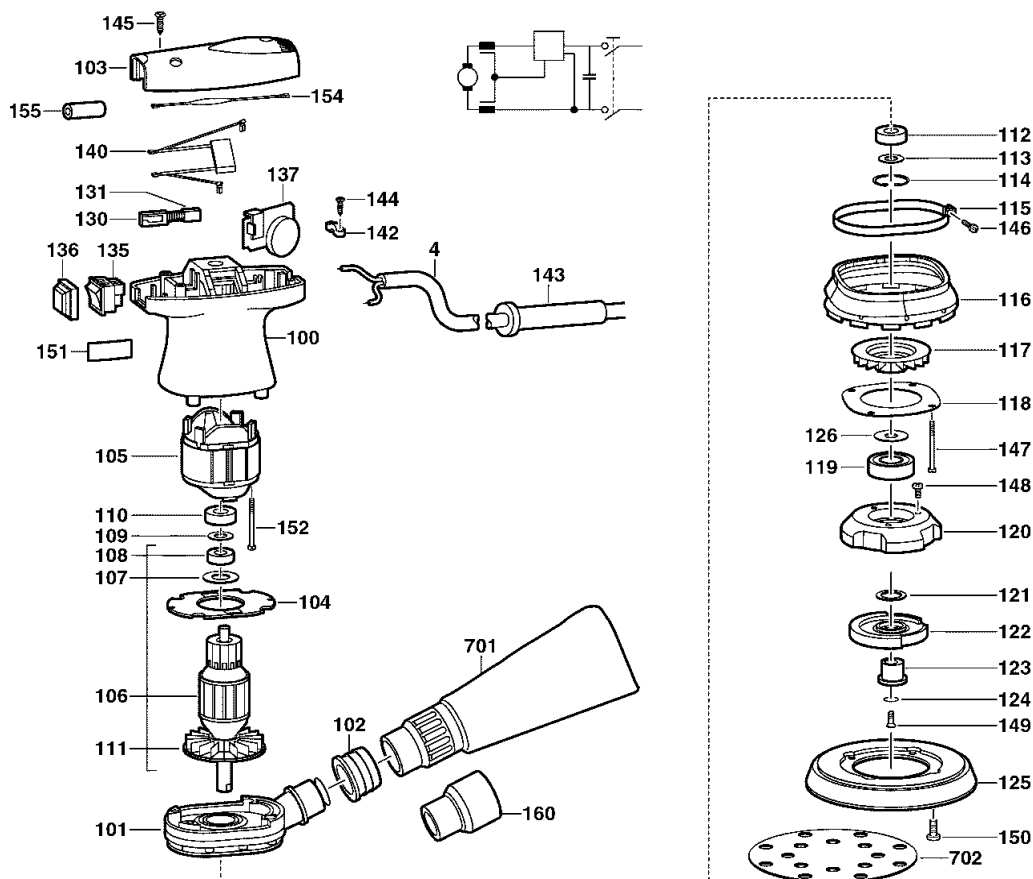

A & M Electric Tools

Orbital Sanders

Milwaukee
PRS125E

Exp.view No.   Version   Date   Page
4926 3911 95   0002   11.02.04   2/2

Ind	Product No.	Type	Voltage	Country
b	4000391191	PRS125E	230V	IN2
c	4000391691	PRS125E	240V	GB2
d	4000391706	PRS125E	240V	AUS

Ind	Product No.	Type	Voltage	Country

Pos	Index	Quanti	Article No.	Designation
0149	bcd.....	1	4931391409	SCREW
0150	bcd.....	4	4931391510	SCREW
0151	b.....	1	4931391258	RATING PLATE
0151	.c.....	1	4931391693	RATING PLATE
0151	.d.....	1	4931391708	RATING PLATE
0152	bcd.....	2	4931391412	SCREW
0154	bcd.....	2	4931391297	CHOKING COIL
0155	bcd.....	1	4931391469	INSULATING HOSE
0160	bcd.....	1	4931391259	ADAPTER
0701	bcd.....	1	4931391181	DUST BAG
0702	bcd.....	1	4932367742	SAND PAPER PERFOR

Pos	Index	Quanti	Article No.	Designation