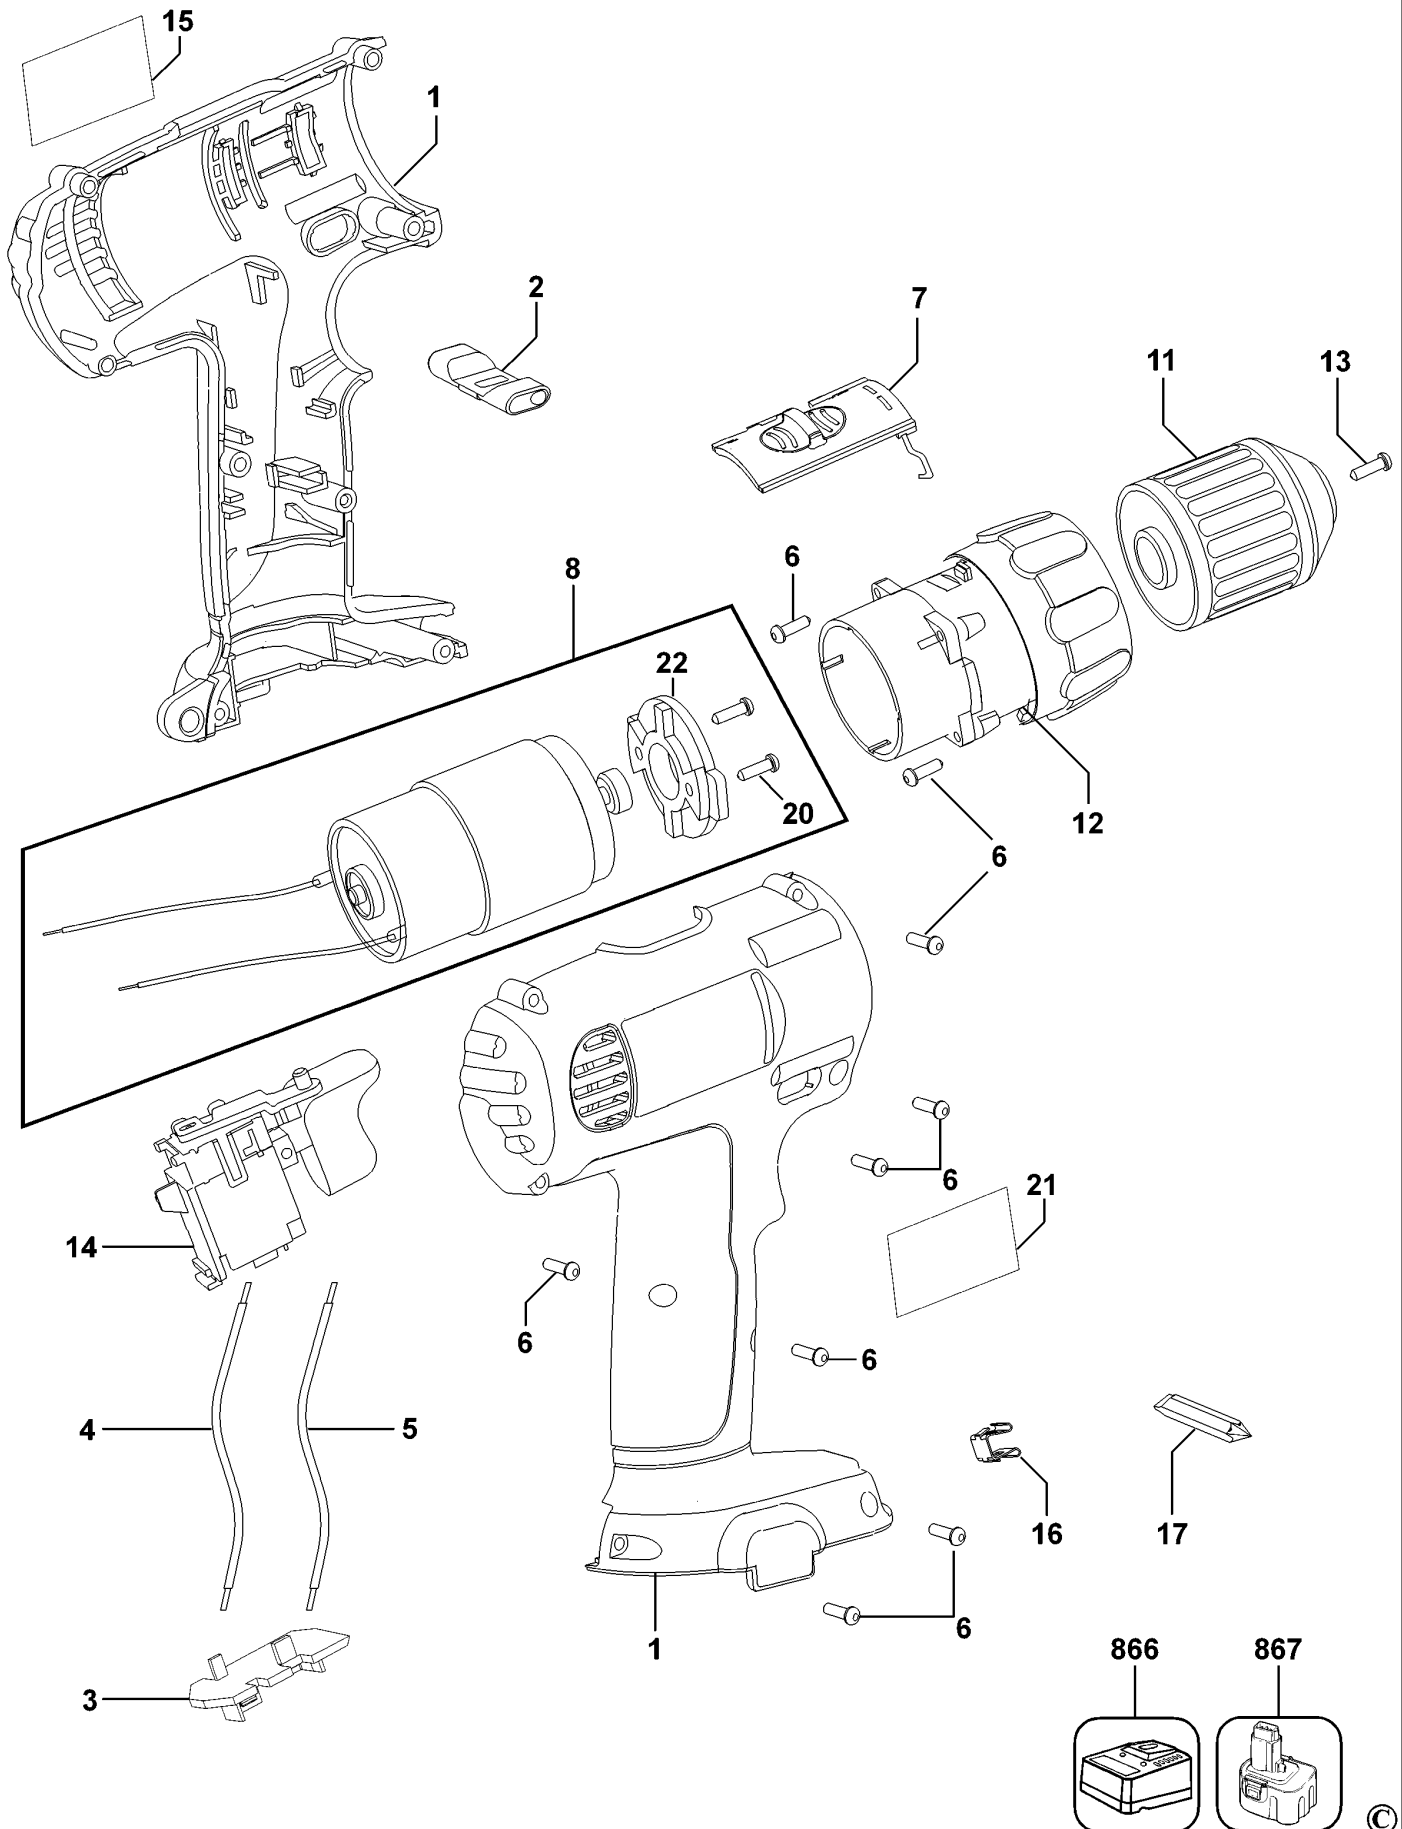

CORDLESS DRILL

DC750-----B

TYPE 2

CORDLESS DRILL

DC750-----B

TYPE 2

Item No	Qty	Part Number	Description	Part Price	Variants
1	1	649284-01	HOUSING & COVER		
2	1	389080-00	BUTTON		
3	1	389081-01	TERMINAL BOX		
4	1	391092-00	LEAD RED		
5	1	391091-00	LEAD BLACK		
6	15	682211-00	SCREW		
7	1	391996-00	SLIDER		
8	1	631445-01	MOTOR & PINION		
11	1	330075-70	CHUCK KEYLESS		QW
12	1	638563-01	TRANSMISSION ASSEMBLY		
13	1	149518-01	SCREW		
14	1	152274-28	SWITCH SA		
15	1	395657-00	BRAND LABEL		
16	1	148354-03	HOLDER		
17	1	390691-01	BIT SCREWDRIVER		
20	2	562160-01	SCREW		
21	1	649206-00	RATING PLATE		
22	1	389083-00	PLATE		
866	1	DE9116	CHARGER		QW
867	2	DE9062	BATTERY 9.6V - 1.3AH		QW