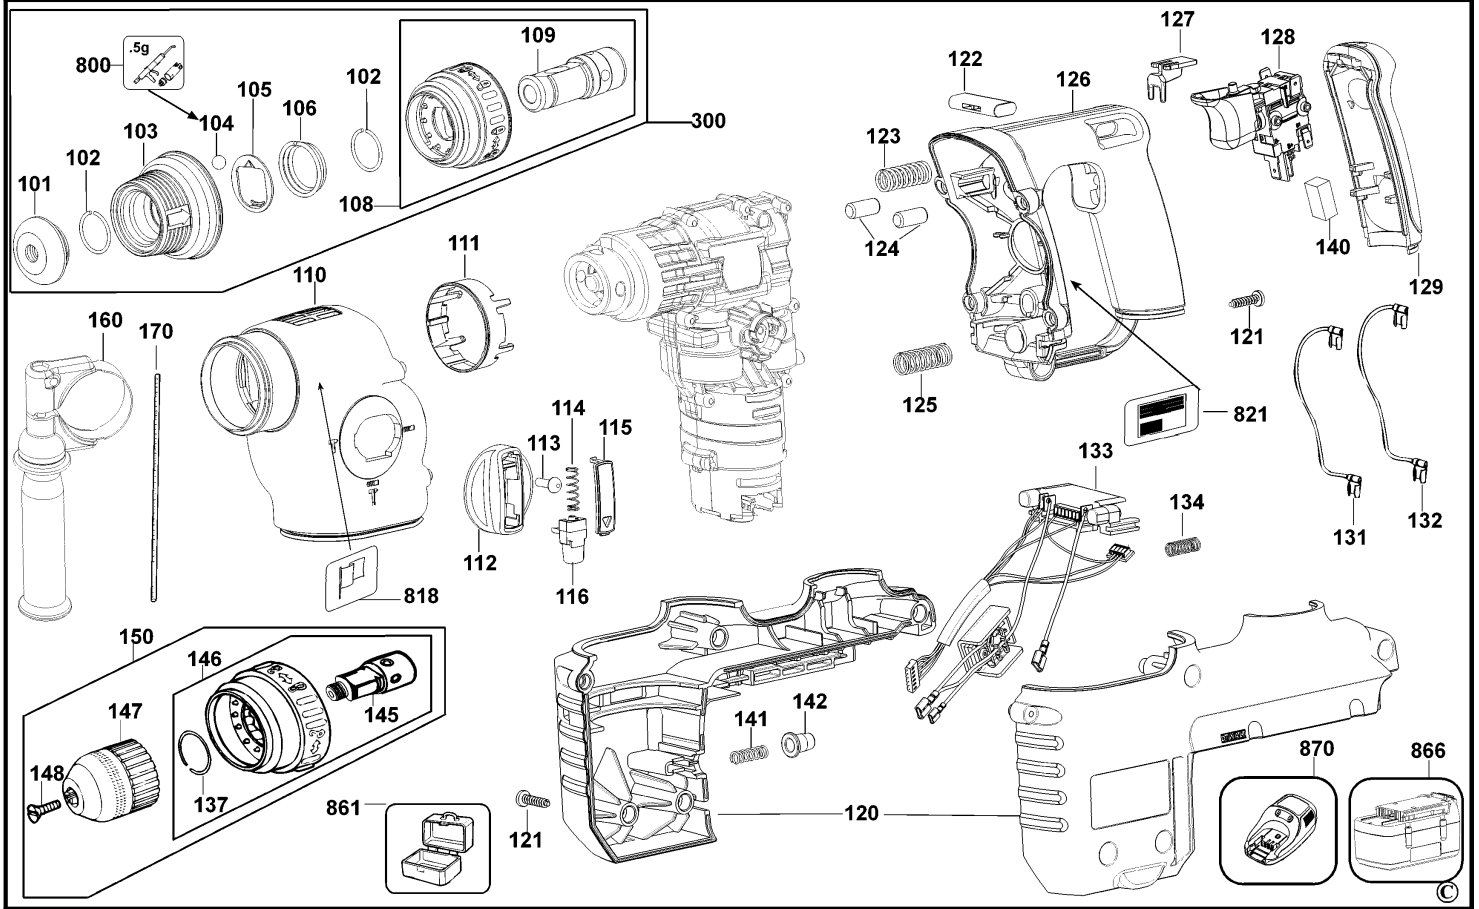

ROTARY HAMMER

DC234K----A

TYPE 1