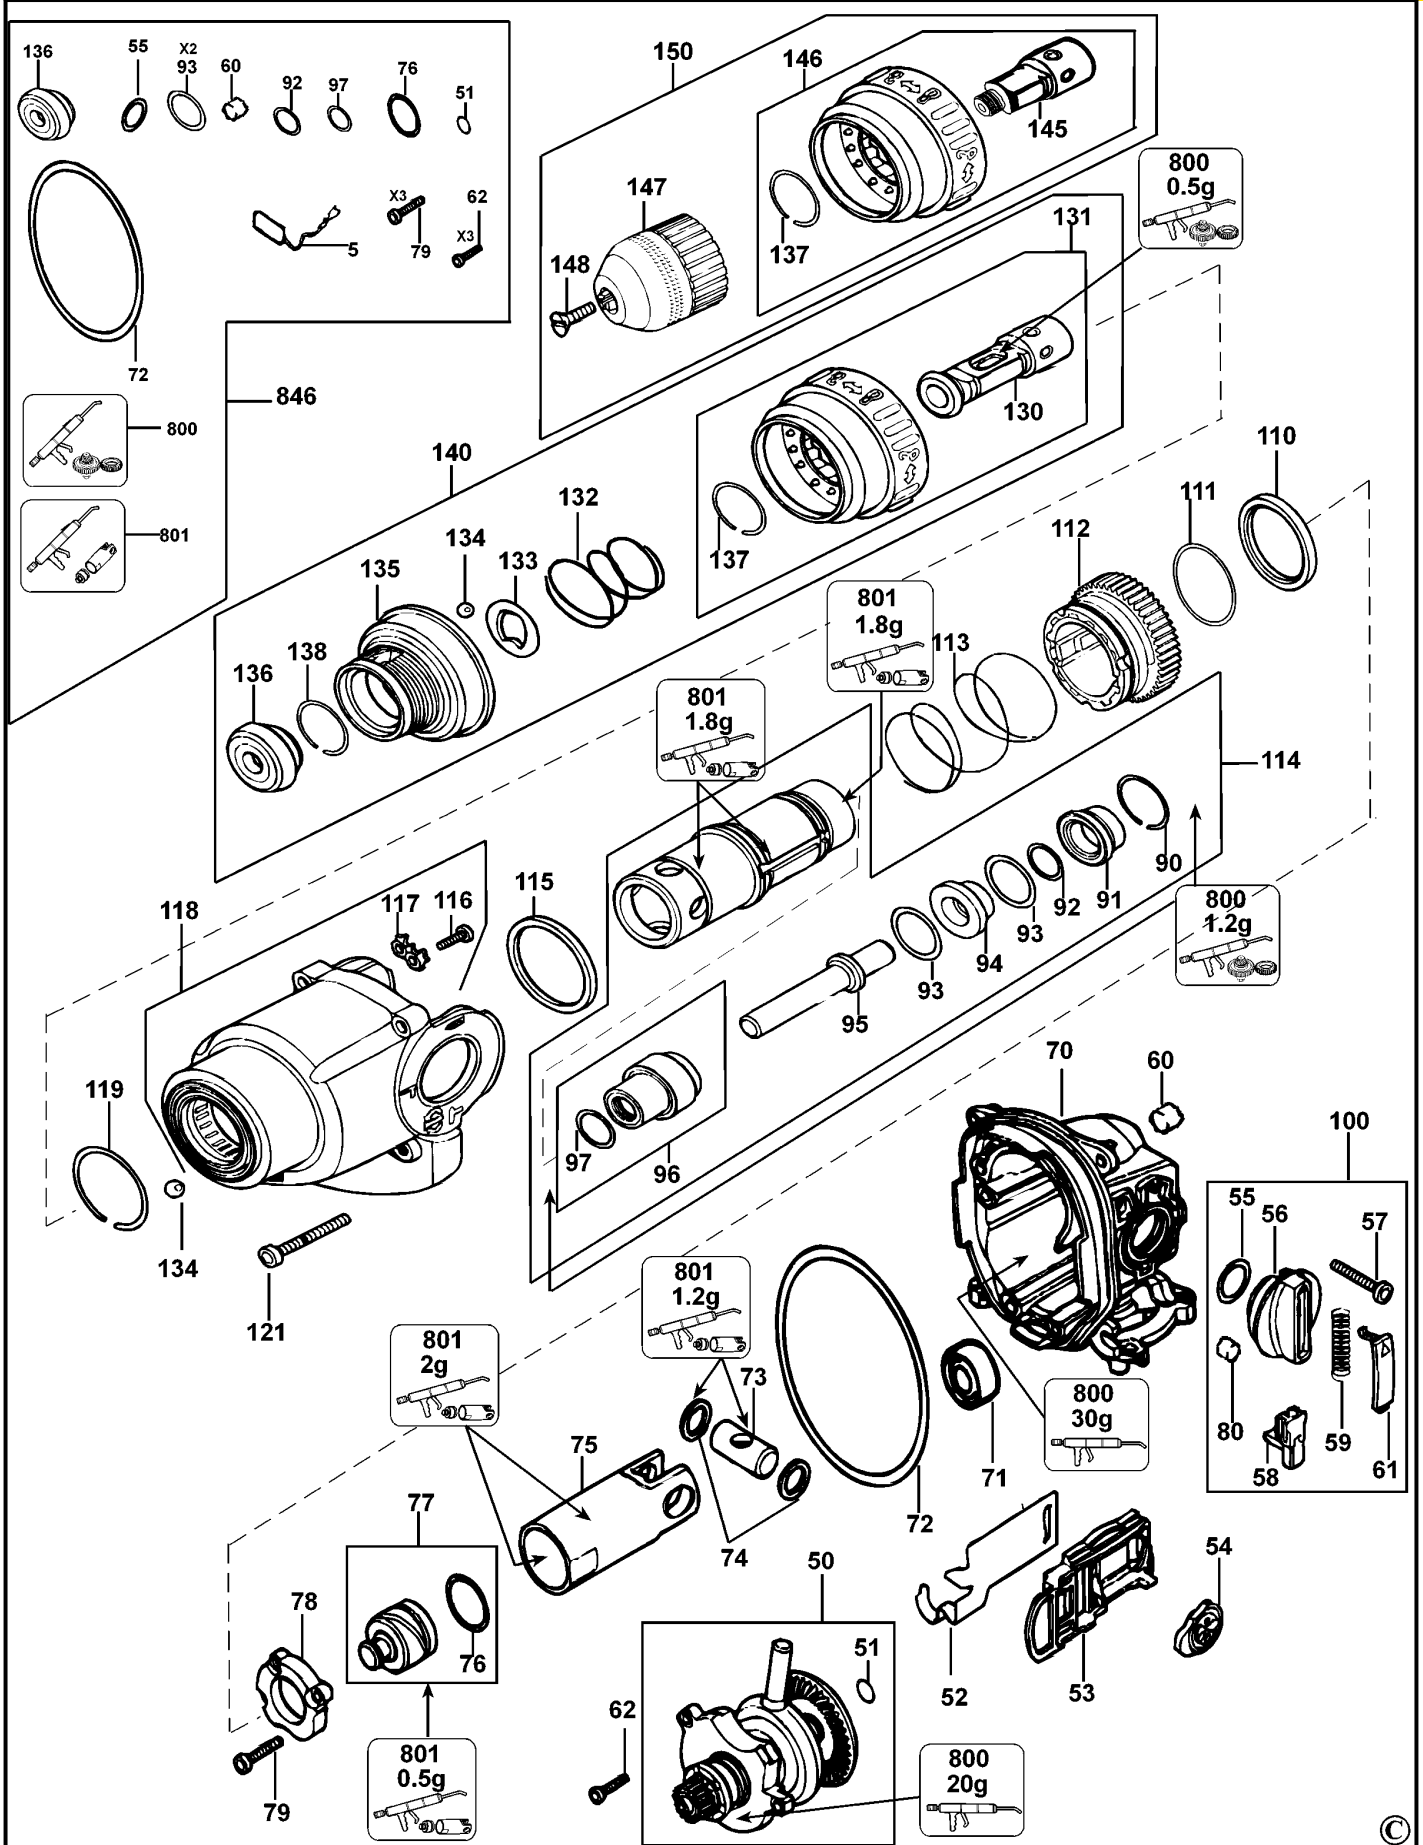

ROTARY HAMMER

D25314K---A

TYPE 1