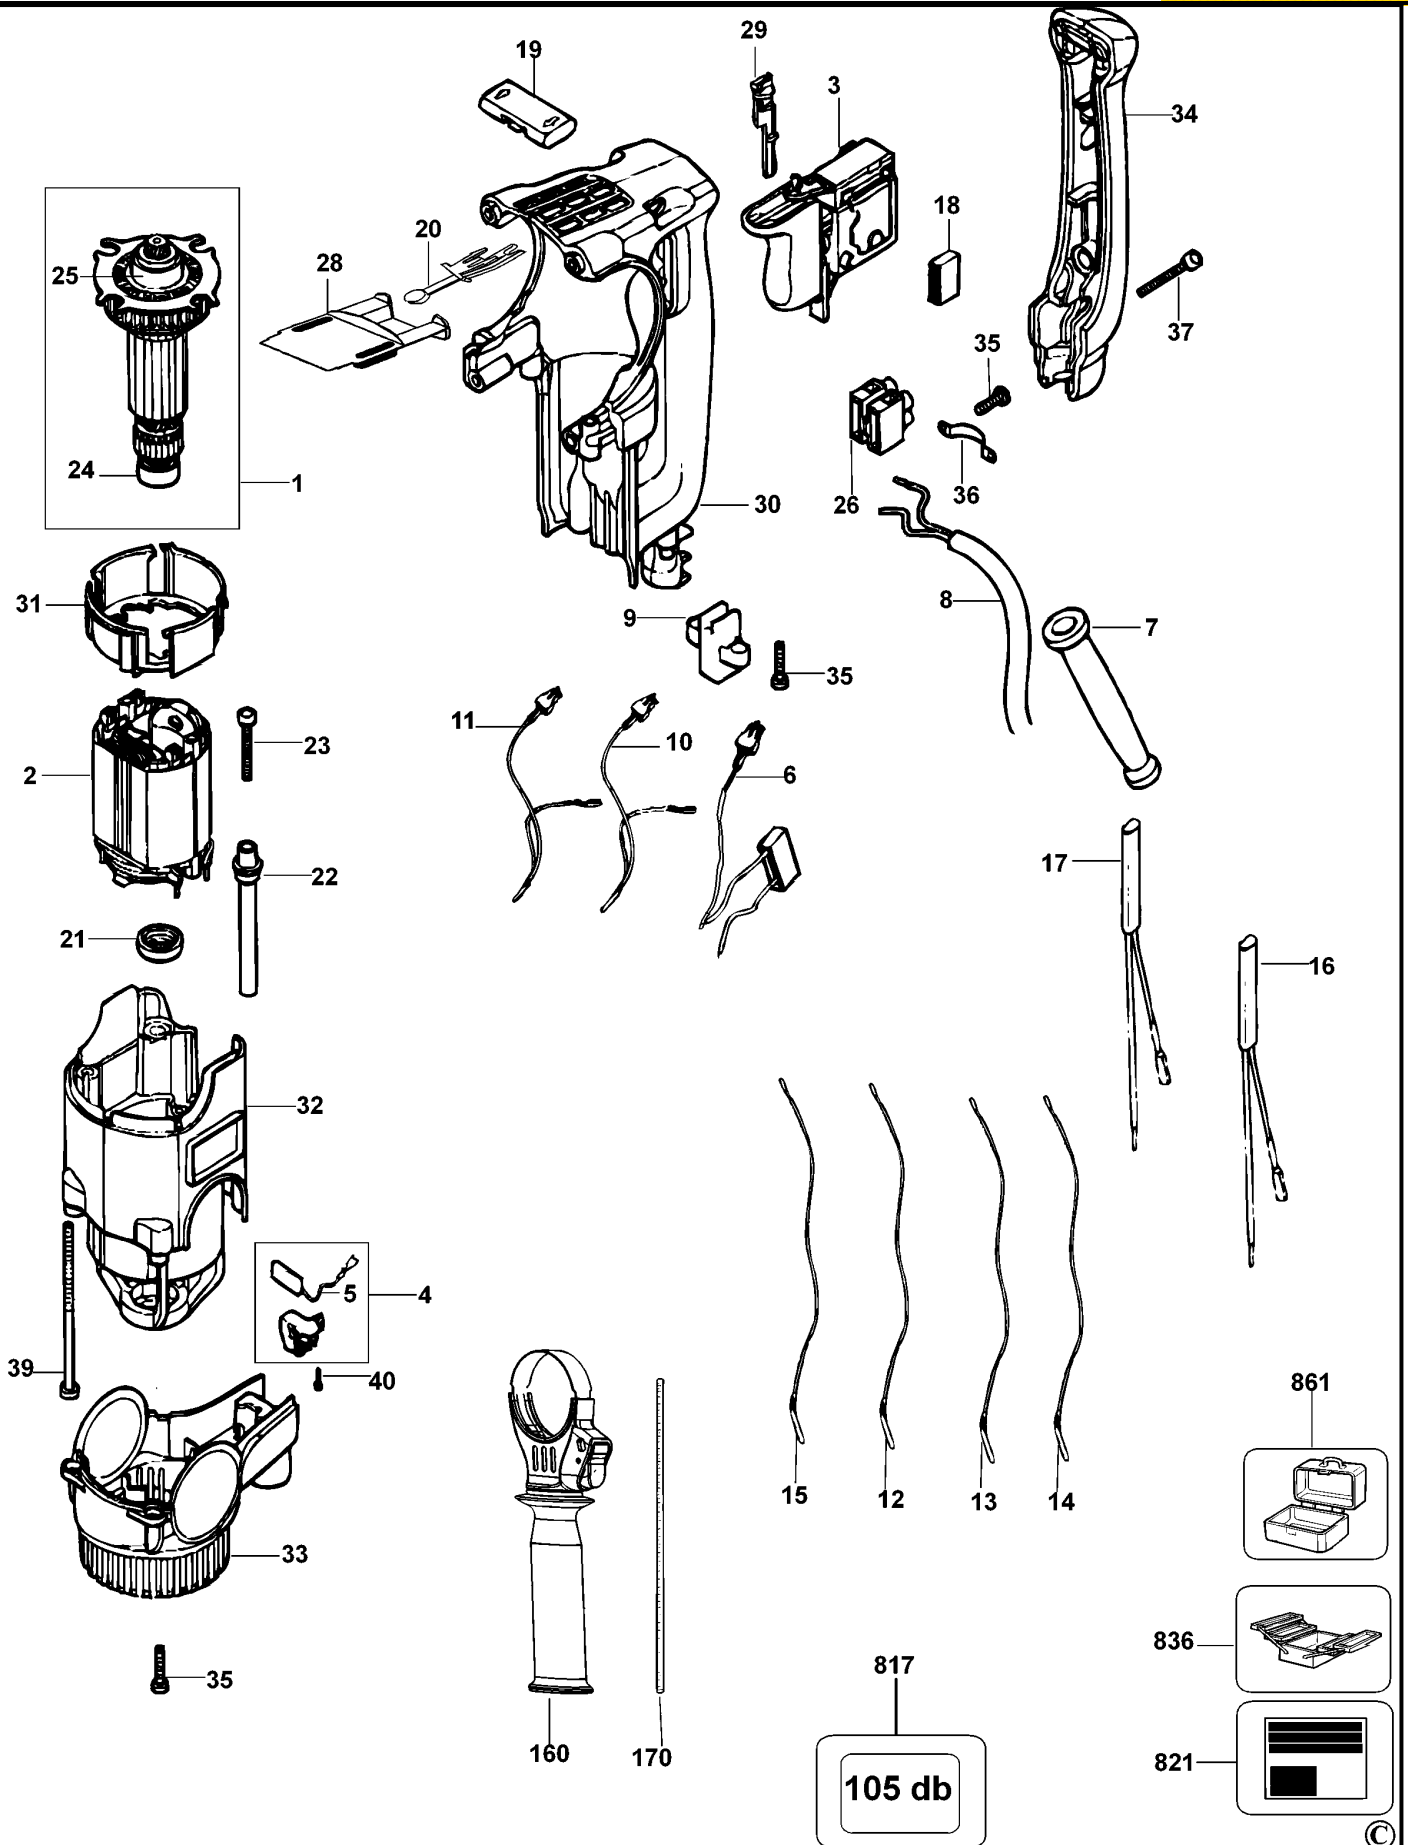

ROTARY HAMMER

D25314K---A

TYPE 1

ROTARY HAMMER

D25314K---A

TYPE 1

Item No	Qty	Part Number	Description	Part Price	Variants
1	1	496250-00	ARMATURE 230V		QS
2	1	576690-05	FIELD 230V		QS
3	1	583748-08	SWITCH		QS
4	2	577805-03	BRUSH HOLDER 230V		QS
5	* 1	584429-00	BRUSH KIT		QS
6	1	582064-29	LEAD GREY		QS
7	1	584090-00	CORD PROTECTOR		
8	1	582319-03	CORDSET (M/PLUG) QS		QS
9	* 1	578222-00	PLUG		
10	1	582064-23	LEAD RED		
11	1	582064-24	LEAD WHITE		
12	1	582064-15	LEAD VIOLET		
13	1	582064-19	LEAD WHITE		
14	1	582064-16	LEAD BLUE		
15	1	582064-20	LEAD BLACK		
16	1	582064-14	LEAD RED		QS
17	1	582064-13	LEAD YELLOW		QS
18	1	930026-01	BUMPER		
19	1	578218-00	SLIDER		
20	1	578220-00	LEVER		
21	1	870052	SLEEVE		
22	*1	579720-00	BUSH		
23	*2	326519-03	SCREW		
24	1	330003-64	BEARING		
25	1	330003-19	BEARING		
26	1	323534-00	CONNECTOR		
28	1	582877-00	INSERT		
29	1	584551-00	INSERT		QS
30	1	577986-10	HOUSING HANDLE		
31	1	581808-00	BAFFLE FAN		
32	1	577993-00	FIELD CASE		
33	1	584041-00	END CAP SA		
34	1	577987-10	HANDLE COVER		
35	*8	330065-08	SCREW		
36	1	821070	CORD CLAMP		
37	*1	330065-13	SCREW		
39	*4	330065-26	SCREW		
40	*2	330065-25	SCREW		
50	*1	584419-00	INTERSHAFT SA		
51	1	580908-00	O RING		
52	1	578271-00	PLATE		
53	1	579564-00	HOLDER		
54	1	579552-00	SELECTOR		
55	1	584638-00	O RING		
56	1	587269-00	LEVER		
57	*1	324007-14	SCREW		
58	1	579184-00	LOCK BUTTON		
59	1	579179-00	SPRING		
60	1	582865-00	FILTER		
61	1	579185-00	COVER		
62	*3	583981-00	SCREW		
70	1	584432-00	GEARCASE SA		
71	1	330003-81	BEARING		
72	1	578229-00	SEAL		
73	1	577801-00	BEARING BLOCK		
74	1	577802-00	WASHER SHIM		
75	1	496246-00	PISTON		
76	*1	579699-00	O RING		
77	1	496245-00	RAM