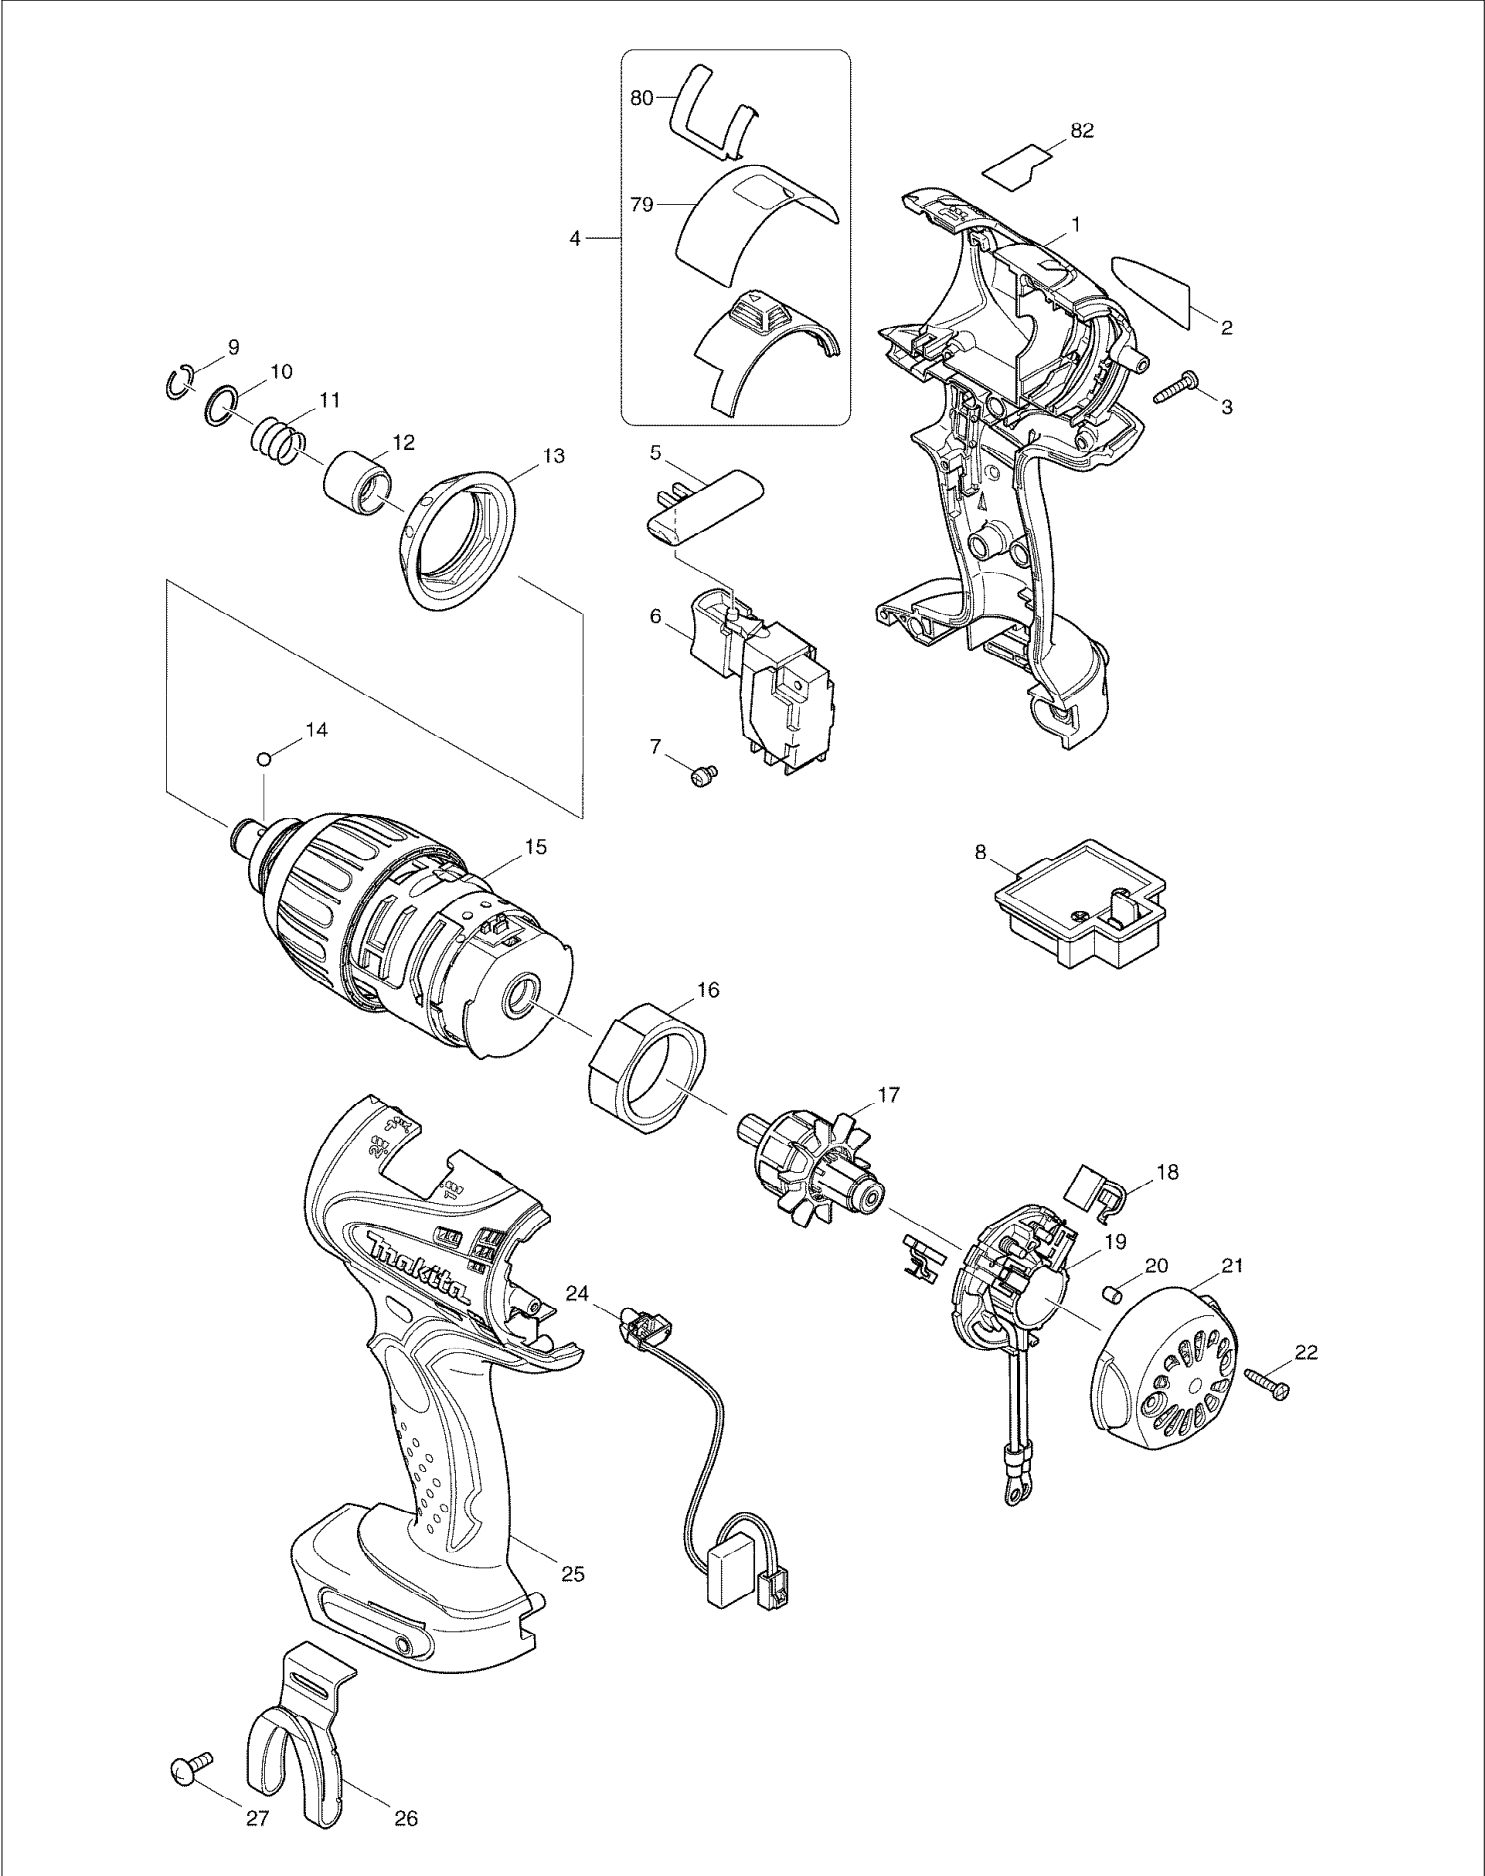

SERVICE DRAWING

MODEL NO. BTP130