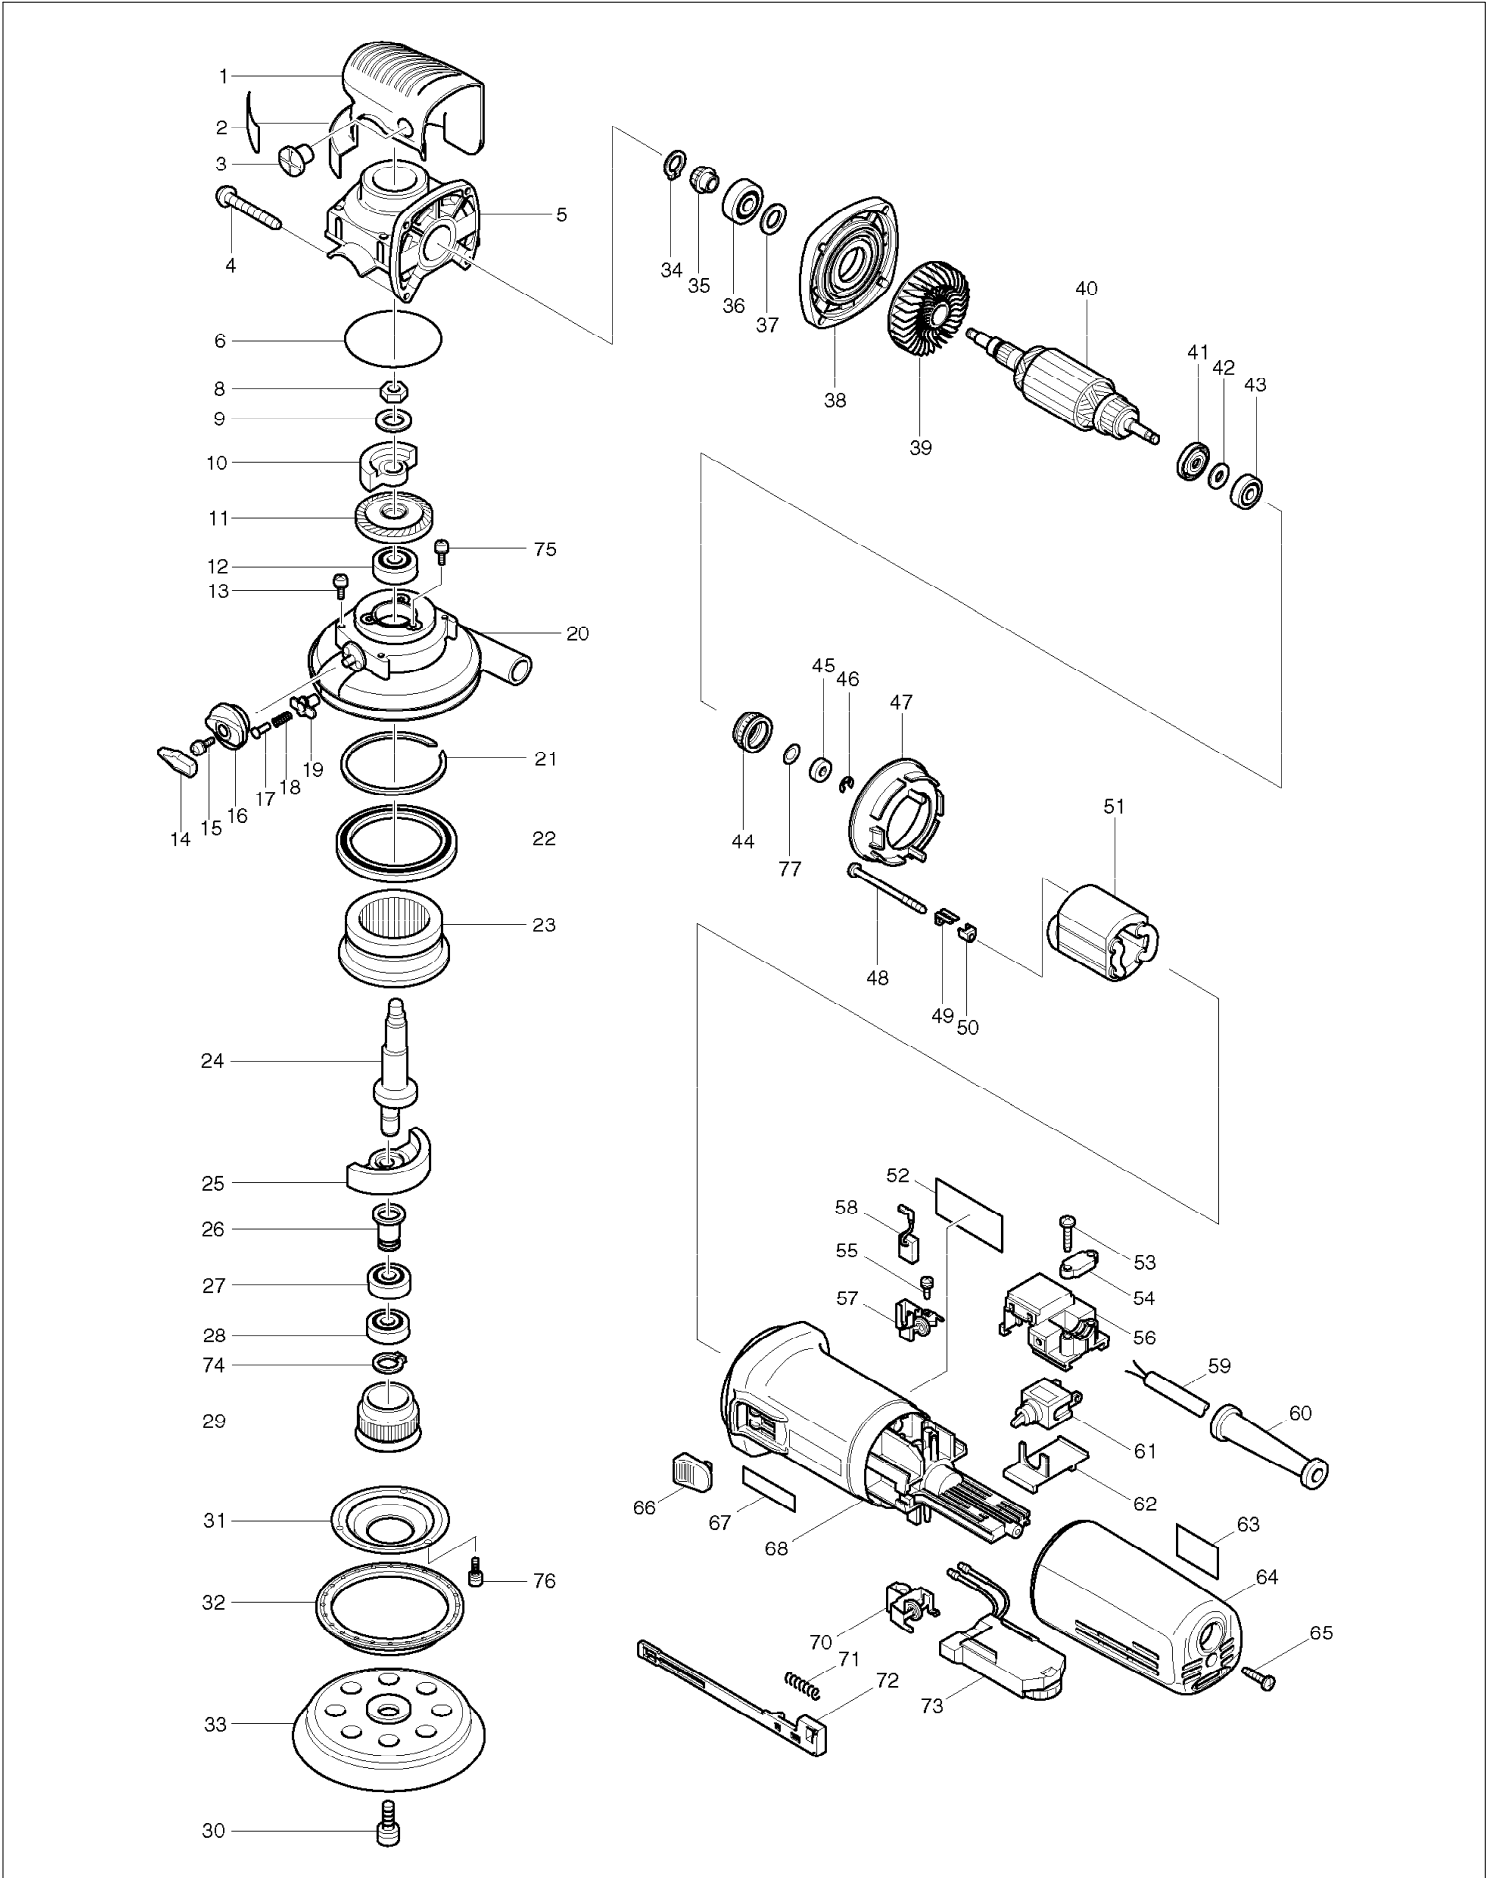

# SERVICE DRAWING

MODEL NO. BO6040

# SPARE PARTS LIST

MODEL NO. BO6040

ITEM	PART NO.	DESCRIPTION	QTY	NOTE
063	816364-0	INDICATION LABEL	1	
064	417185-9	REAR COVER	1	
065	265995-6	TAPPING SCREW 4X18	1	
066	*****	*****	***	*****
067	819720-3	MAKITA LABEL	1	
068	*****	*****	***	*****
070	643974-8	BRUSH HOLDER	1	
071	233071-4	COMPRESSION SPRING 4	1	
072	417187-5	SWITCH LEVER	1	
073	631391-4	CONTROLLER	1	
074	961052-5	RETAINING RING S-12	1	
075	911119-9	PAN HEAD SCREW M4X12	3	
076	911119-9	PAN HEAD SCREW M4X12	3	
077	267756-0	WAVE WASHER 6	1	
078	*****	*****	***	*****
A01	410047-0	WRENCH HOLDER 5.6	1	
A02	783203-8	HEX. WRENCH 5	1	
A03	824591-5	PLASTIC CARRYING CASE	1	
A04	794610-0	ABRASIVE DISC 150#120	1	
E01	417408-5	JOINT	1	