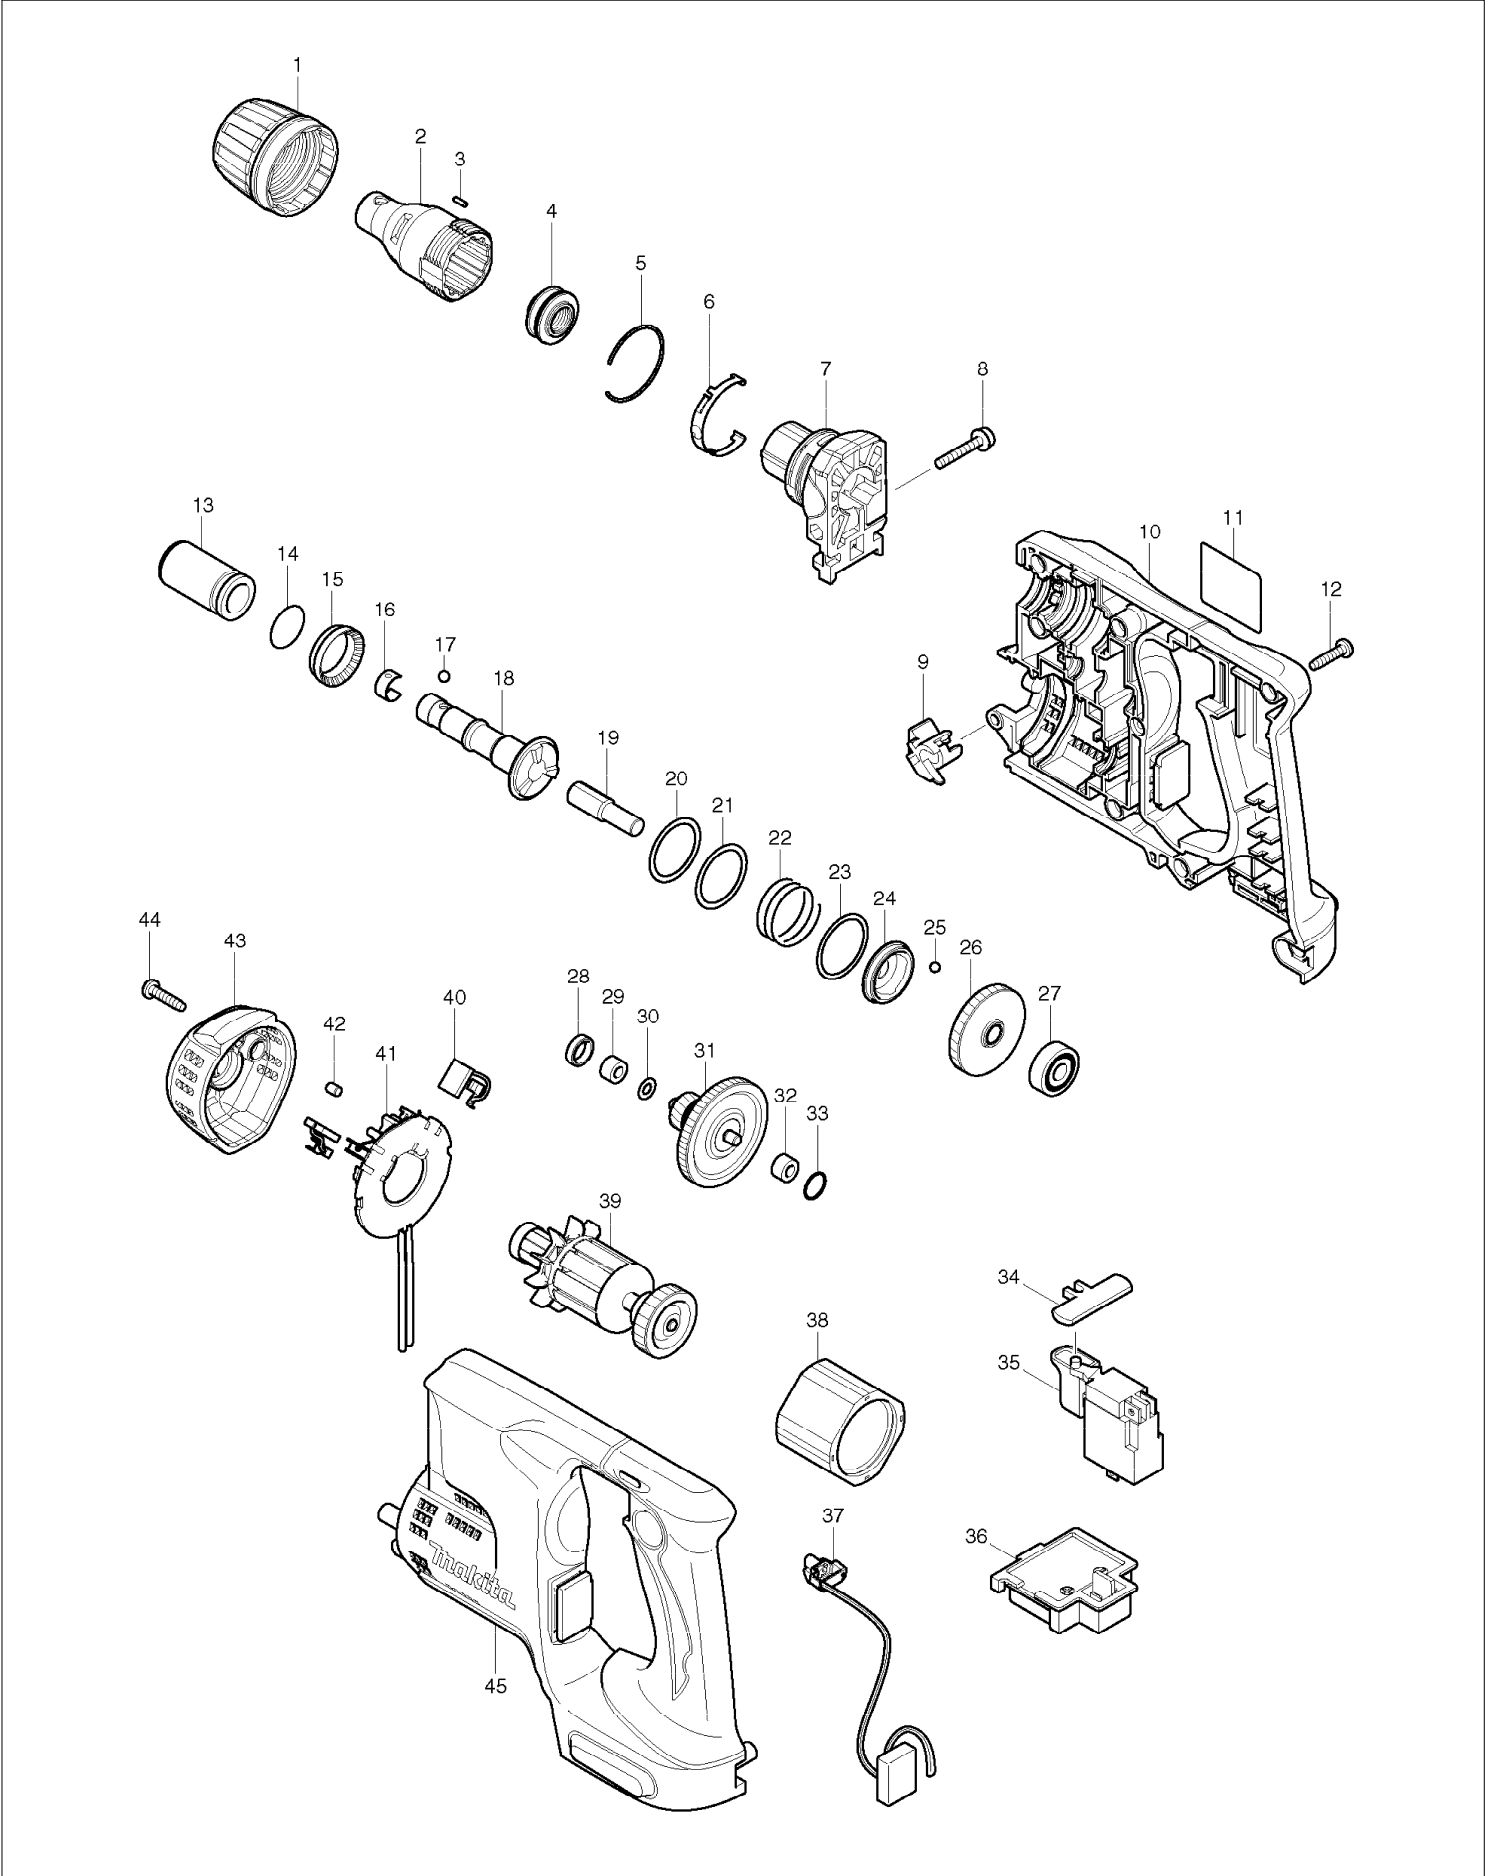

# SERVICE DRAWING

MODEL NO. BFS440

# SPARE PARTS LIST

## MODEL NO. BFS440

ITEM	PART NO.	DESCRIPTION	QTY	NOTE
001	450691-1	LOCK RING	1	
002	158754-4	LOCATOR S COMPLETE	1	
003	424133-1	BRAKE PIN	1	
004	424134-9	DUST SEAL RING	1	
005	233967-9	RING SPRING 33	1	
006	232245-4	LEAF SPRING	1	
007	158755-2	LOCATOR BASE COMPLETE	1	
008	911148-2	PAN HEAD SCREW M4X25	1	
009	450689-8	LIGHT HOLDER	1	
010	188556-4	HOUSING SET	1	
011	865341-9	BFS440 NAME PLATE	1	
012	265995-6	TAPPING SCREW 4X18	9	
013	214174-3	PLANE BEARING 14	1	
014	213262-3	O RING 18	1	
015	421927-5	SLEEVE 20	1	
016	232050-9	LEAF SPRING	1	
017	216001-0	STEEL BALL 3.5	1	
018	324925-7	SPINDLE	1	
019	256509-2	SHOULDER PIN 8-10	1	
020	267331-2	FLAT WASHER 25	1	
021	267331-2	FLAT WASHER 25	1	
022	234017-3	COMPRESSEION SPRING 25	1	
023	267332-0	FLAT WASHER 26	1	
024	223169-5	CLUTCH CAM C	1	
025	216008-6	STEEL BALL 4	3	
026	226670-9	HELICAL GEAR 48	1	
027	211034-0	BALL BEARING 608	1	
028	165115-1	RUBBER SLEEVE 10	1	
029	214017-9	PLANE BEARING 5	1	
030	253811-4	FLAT WASHER 5	1	
031	154937-4	GEAR COMPLETE 18-44	1	
032	214017-9	PLANE BEARING 5	1	
033	213055-8	O RING 10	1	
034	419304-3	F/R CHANGE LEVER	1	
035	650603-6	SWITCH TG513SBA-1	1	
036	643828-9	TERMINAL	1	
037	631818-4	LIGHT CIRCUIT	1	
038	638426-2	YOKE UNIT	1	
039	619180-7	ARMATURE	1	
040	194427-5	CARBON BRUSH CB-440	1	
041	638433-5	BRUSH HOLDER COMPLETE	1	
042	263032-0	RUBBER PIN 4	2	
043	450692-9	FRONT COVER	1	
044	265995-6	TAPPING SCREW 4X18	2	
045	188556-4	HOUSING SET	1	
A01	281220-7	HOOK	1	
A02	784211-2	PHILLIPS INSERT BIT 2-25	2	
A03	784807-9	MAGNETIC CONNECT BIT 6.35-60	1	
A04	***DC18RA	DC18RA FAST CHARGER	1	
A05	194065-3	BATTERY BL1430 SET	2	
A06	450128-8	BATTERY COVER	1	
A07	824756-9	PLASTIC CARRYING CASE	1	