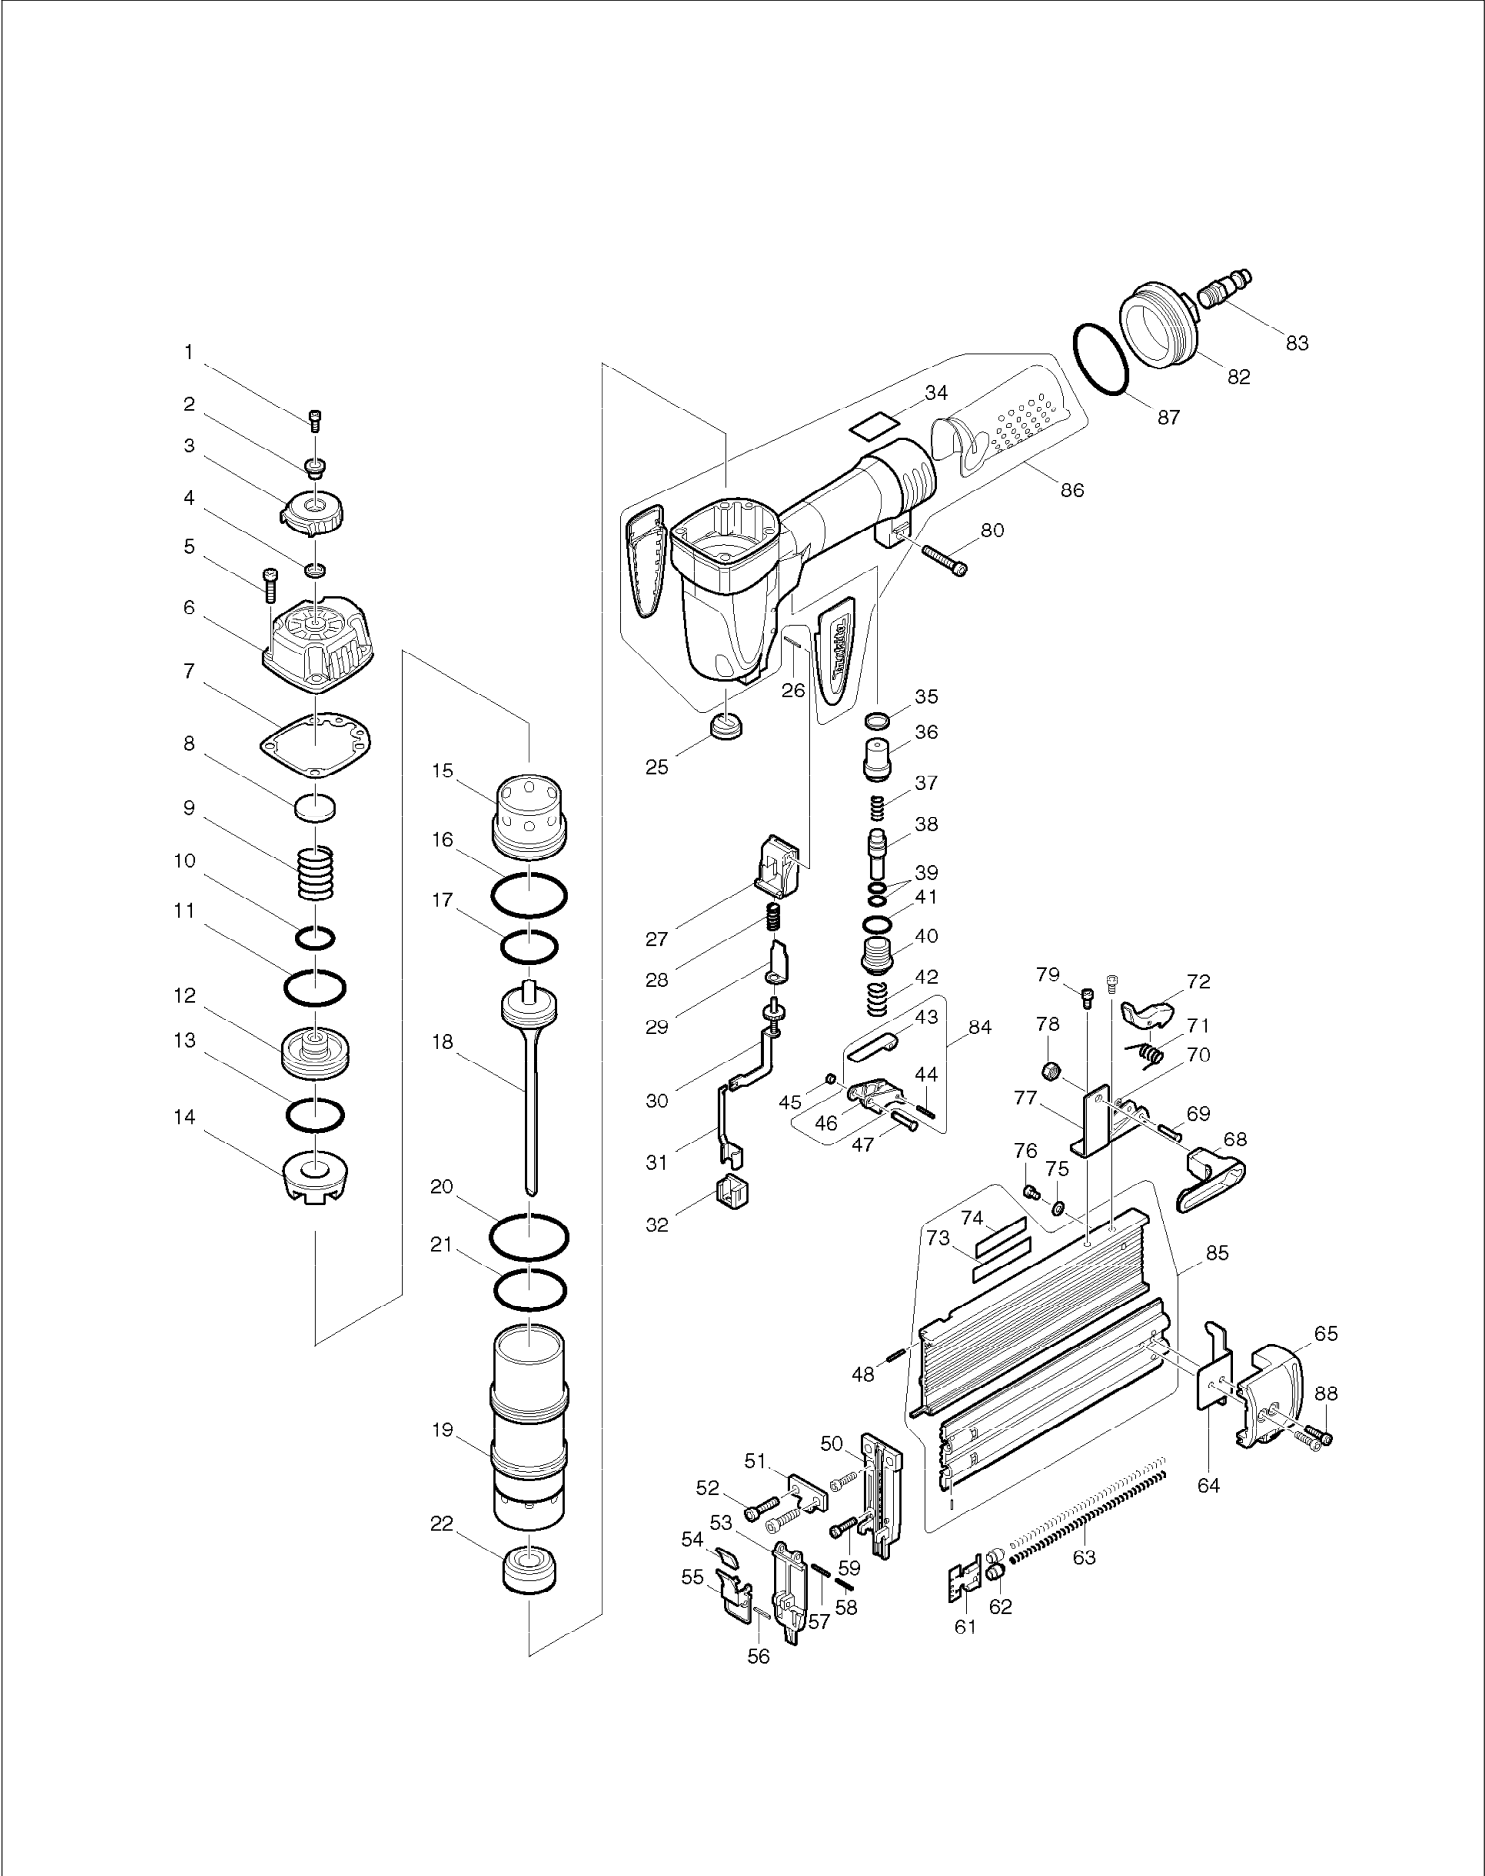

SERVICE DRAWING

MODEL NO. AF505

SPARE PARTS LIST

MODEL NO. AF505

ITEM	PART NO.	DESCRIPTION	QTY	NOTE
001	HY00000001	HEX.SOCKET HEAD BOLT M4X10	1	
002	HY00000002	SLEEVE4	1	
003	HY00000003	EXHAUST COVER	1	
004	HY00000004	RUBBER WASHER 7	1	
005	HY00000005	HEX.SOCKET HEAD BOLT M5X20	4	
006	HY00000006	TOP CAP	1	
007	HY00000007	TOP CAP GASKET	1	
008	HY00000008	CUSHION V	1	
009	HY00000009	COMPRESSION SPRING 7	1	
010	HY00000010	O-RING 12	1	
011	HY00000011	O-RING 33	1	
012	HY00000012	HEAD VALVE	1	
013	HY00000013	O-RING 29	1	
014	HY00000014	CUSHION P	1	
015	HY00000015	CYLINDER SEPARATER	1	
016	HY00000016	O-RING 46	1	
017	HY00000017	O-RING 24	1	
018	HY00000018	DRIVER COMPLETE	1	
019	HY00000019	CYLINDER	1	
020	HY00000020	O-RING 36	2	
021	HY00000021	O-RING 31	1	
022	HY00000022	CUSHION F	1	
025	HY00000023	FRONT SEAL	1	
026	HY00000024	SPRING PIN 3-26	1	
027	HY00000025	HOLDER	1	
028	HY00000026	COMPRESSION SPRING 5	1	
029	HY00000027	STOPPER	1	
030	HY00000028	CONTACTARM COMPLETE	1	
031	HY00000029	CONTACT TOP	1	
032	HY00000030	NOSE ADAPTER	1	
034	HY00000032	CAUTION LABEL	1	
035	HY00000033	RUBBER RING 8	1	
036	HY00000034	TRIGGER VALVE GUIDE	1	
037	HY00000035	COMPRESSION SPRING 4	1	
038	HY00000036	TRIGGER VALVE STEM	1	
039	HY00000037	O-RING 3	2	
040	HY00000038	TRIGGER VALVE CASE	1	
041	HY00000039	O-RING 11	1	
042	HY00000040	COMPRESSION SPRING 10	1	
043	HY00000041	IDLER	1	
044	HY00000042	SPRING PIN 2.5-17	1	
045	HY00000043	RUBBER RING 2	1	
046	HY00000044	TRIGGER	1	
047	HY00000045	PIN 3	1	
048	HY00000046	PIN 2	2	
050	HY00000047	DRIVER GUIDE	1	
051	HY00000048	PLATE	1	
052	HY00000049	HEX.SOCKET HEAD BOLT M5X22	2	
053	HY00000050	DOOR	1	
054	HY00000051	CAP	1	
055	HY00000052	LEVER COMPLETE	1	
056	HY00000053	SPRING PIN 2.5-16	1	
057	HY00000054	SPRING PIN 2.5-18	1	
058	HY00000055	SPRING PIN 1.5-18	1	
059	HY00000056	HEX.SOCKET HEAD BOLT M4X16	4	
061	HY00000057	PUSHER	1	
062	HY00000058	PIN 7	2	
063	HY00000059	COMPRESSION SPRING 6	2	
064	HY00000060	MAGAZINE PLATE	1	
065	HY00000061	SLIDE DOOR COVER	1	
068	HY00000062	HOOK	1	