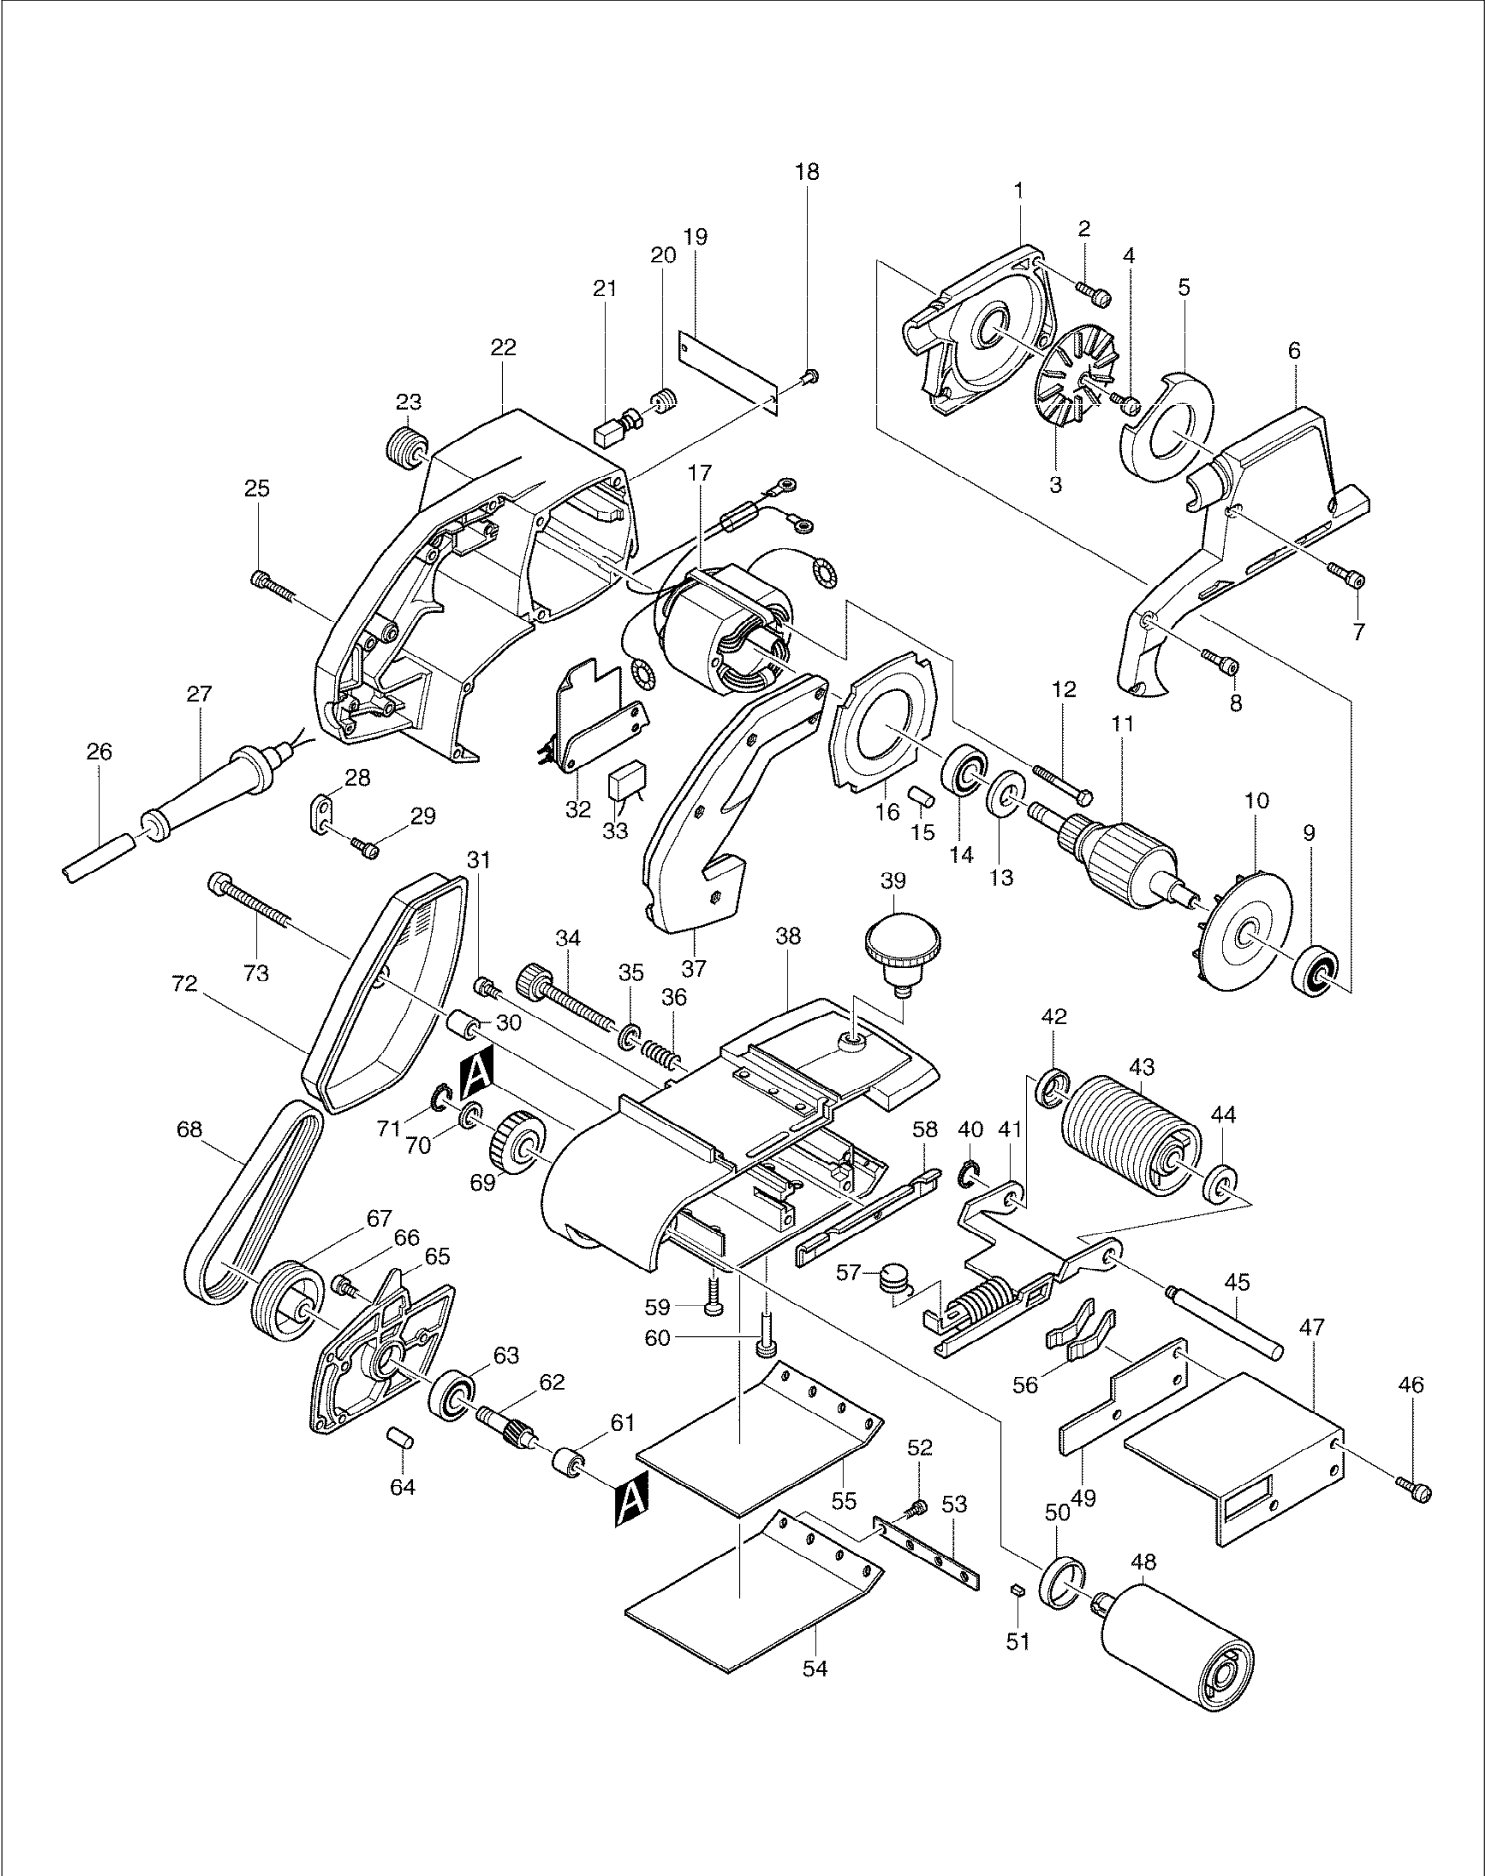

SERVICE DRAWING

MODEL NO. 9401

SPARE PARTS LIST

MODEL NO. 9401

ITEM	PART NO.	DESCRIPTION	QTY	NOTE
001	151177-5	DUST COLLECTOR BRACKET	1	
002	911226-8	PAN HEAD SCREW M5X18	4	
003	241611-4	FAN 74	1	
004	911211-1	PAN HEAD SCREW M5X12	1	
005	343166-6	SEPARATOR	1	
006	315772-7	DUST COLLECTOR COVER	1	
007	911241-2	PAN HEAD SCREW M5X25	2	
008	911241-2	PAN HEAD SCREW M5X25	2	
009	211087-9	BALL BEARING 6200DDW	1	
010	241806-9	FAN 90	1	
011	514205-1	ARMATURE ASS'Y 220V INC. 9,10,13,14	1	
012	911270-5	PAN HEAD SCREW M5X45	2	
013	*****	*****	***	*****
014	211066-7	BALL BEARING 6200LLB	1	
015	263002-9	RUBBER PIN 4	1	
016	411143-7	BAFFLE PLATE	1	
017	524205-3	FIELD ASS'Y 220V	1	
018	953106-2	RIVET 0-5	2	
019	*****	*****	***	*****
020	643650-4	BRUSH HOLDER CAP 6.5-13.5	2	
021	181044-0	CARBON BRUSH CB-153	1	
022	*****	*****	***	*****
023	222012-5	V-PULLEY 6-24L	1	
025	911158-9	PAN HEAD SCREW M4X30	5	
026	665883-1	POWER SUPPLY CORD 1.0-2-5.0	1	
027	682516-3	CORD GUARD 9.3-85	1	
028	687031-2	STRAIN RELIEF	1	
029	911133-5	PAN HEAD SCREW M4X18	2	
030	257504-5	SLEEVE 6	1	
031	911221-8	PAN HEAD SCREW M5X16	1	
032	651018-0	SWITCH HPAHR2-3S	1	
033	645105-5	NOISE SUPPRESSOR	1	
034	251821-5	SCREW M8X72	1	
035	941202-8	FLAT WASHER 8	1	
036	231110-4	COMPRESSION SPRING 9	1	
037	411142-9	HANDLE COVER	1	
038	156226-3	FRAME	1	
039	271207-7	KNOB 55	1	
040	961052-5	RETAINING RING S-12	1	
041	163039-5	TENSION ROLLER ARM	1	
042	253922-5	CUP WASHER 12	1	
043	152103-7	TENSION ROLLER COMPLETE	1	
044	253922-5	CUP WASHER 12	1	
045	325108-2	TENSION ROLLER SHAFT	1	
046	911226-8	PAN HEAD SCREW M5X18	3	
047	342331-4	BASE COVER	1	
048	151346-8	DRIVING ROLLER COMPLETE	1	
049	341195-3	BALANCE PLATE	1	
050	253922-5	CUP WASHER 12	1	
051	254202-2	KEY 4	1	
052	911111-5	PAN HEAD SCREW M4X10	4	
053	341079-5	STRAP WASHER	1	
054	423029-3	CARBON PLATE 100MM	1	
055	421093-8	CORK RUBBER PLATE	1	
056	232029-0	LEAF SPRING	2	
057	231520-5	TORSION SPRING 18	1	
058	155885-0	EDGE SLIDER	1	
059	912227-9	COUNTERSUNK HEAD SCREW M5X18	6	
060	325109-0	SUPPORT PIN	1	
061	212003-4	NEEDLE BEARING 810	1