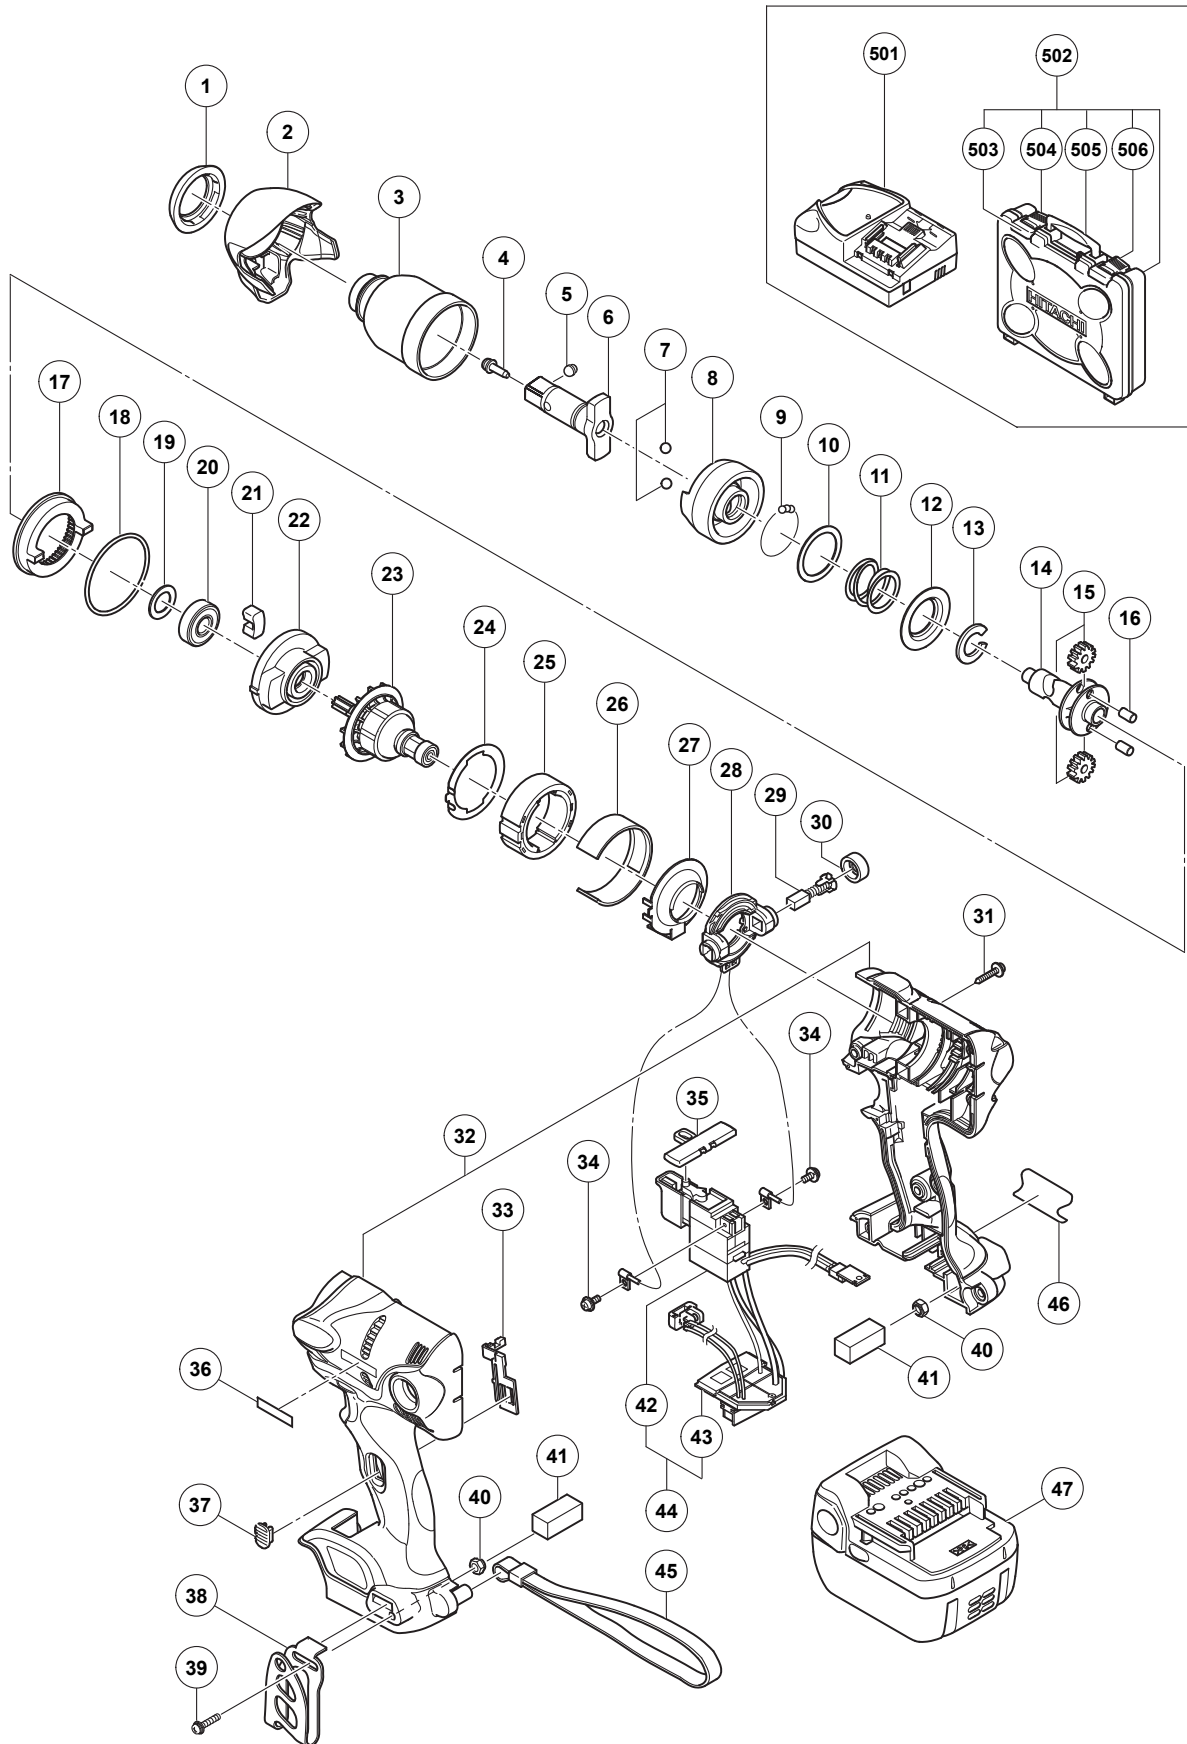

ELECTRIC TOOL PARTS LIST

CORDLESS IMPACT WRENCH
Model WR 14DSL

2008·2·6
(E1)

PARTS

WR 14DSL

ITEM NO.	CODE NO.	DESCRIPTION	NO. USED	REMARKS
1	327-766	FRONT CAP (F)	1	
2	327-765	PROTECTOR (J)	1	
3	328-041	HAMMER CASE	1	
4	323-542	PIN RETAINER (A)	1	
5	323-541	PLUNGER (A)	1	
6	329-718	ANVIL (B)	1	INCLUD. 4, 5
7	959-154	STEEL BALL D5.556 (10 PCS.)	2	
8	326-789	HAMMER (F)	1	
9	959-148	STEEL BALL D3.175 (10 PCS.)	28	
10	315-978	WASHER (J)	1	
11	321-660	HAMMER SPRING (D)	1	
12	316-172	WASHER (S)	1	
13	316-171	STOPPER	1	
14	321-666	SPINDLE (D)	1	
15	321-667	IDLE GEAR SET (2 PCS.)	2	
16	319-914	NEEDLE ROLLER	2	
17	326-787	RING GEAR (E)	1	
18	983-852	O-RING (S-42)	1	
19	319-911	WASHER (E)	1	
20	323-118	BALL BEARING 6901VV-N	1	
21	319-909	DAMPER	2	
22	326-786	INNER COVER (D)	1	
23	360-752	ARMATURE ASS'Y DC 14.4V	1	
24	323-327	SIDE YOKE	1	
25	322-744	MAGNET (D)	1	
26	324-828	YOKE (A)	1	
27	324-830	DUST GUARD FIN (C)	1	
28	321-662	BRUSH BLOCK	1	
29	999-054	CARBON BRUSH 5X6X11.5 (1 PAIR)	2	
30	319-918	BRUSH CAP	2	
31	301-653	TAPPING SCREW (W/FLANGE) D4X20 (BLACK)	9	
32	329-710	HOUSING (A). (B) SET (GREEN)	1	
32	329-827	HOUSING (A). (B) SET (WHITE)	1	
32	326-795	HOUSING (A). (B) SET (RED)	1	
32	329-828	HOUSING (A). (B) SET (BLUE)	1	
33	326-782	LEVER (C)	1	
34	994-532	MACHINE SCREW (W/SP. WASHER) M3X5	2	
35	321-661	PUSHING BUTTON (A)	1	
36		HITACHI LABEL	1	
37	326-783	LEVER (B)	1	
38	326-790	HOOK (A)	1	
39	327-001	M4 TRUSS HD. SCREW (BLACK)	1	
40	327-002	LOCK NUT M4 (BLACK)	2	
41	327-004	PACKING	2	
42	326-784	DC-SPEED CONTROL SWITCH	1	
43	329-708	CONTROLLER	1	
44	329-707	SWITCH ASS'Y	1	INCLUD. 42, 43
45	306-952	STRAP (BLACK)	1	
46		NAME PLATE	1	
47	329-083	BATTERY BSL 1430 (EUROPE)	2	