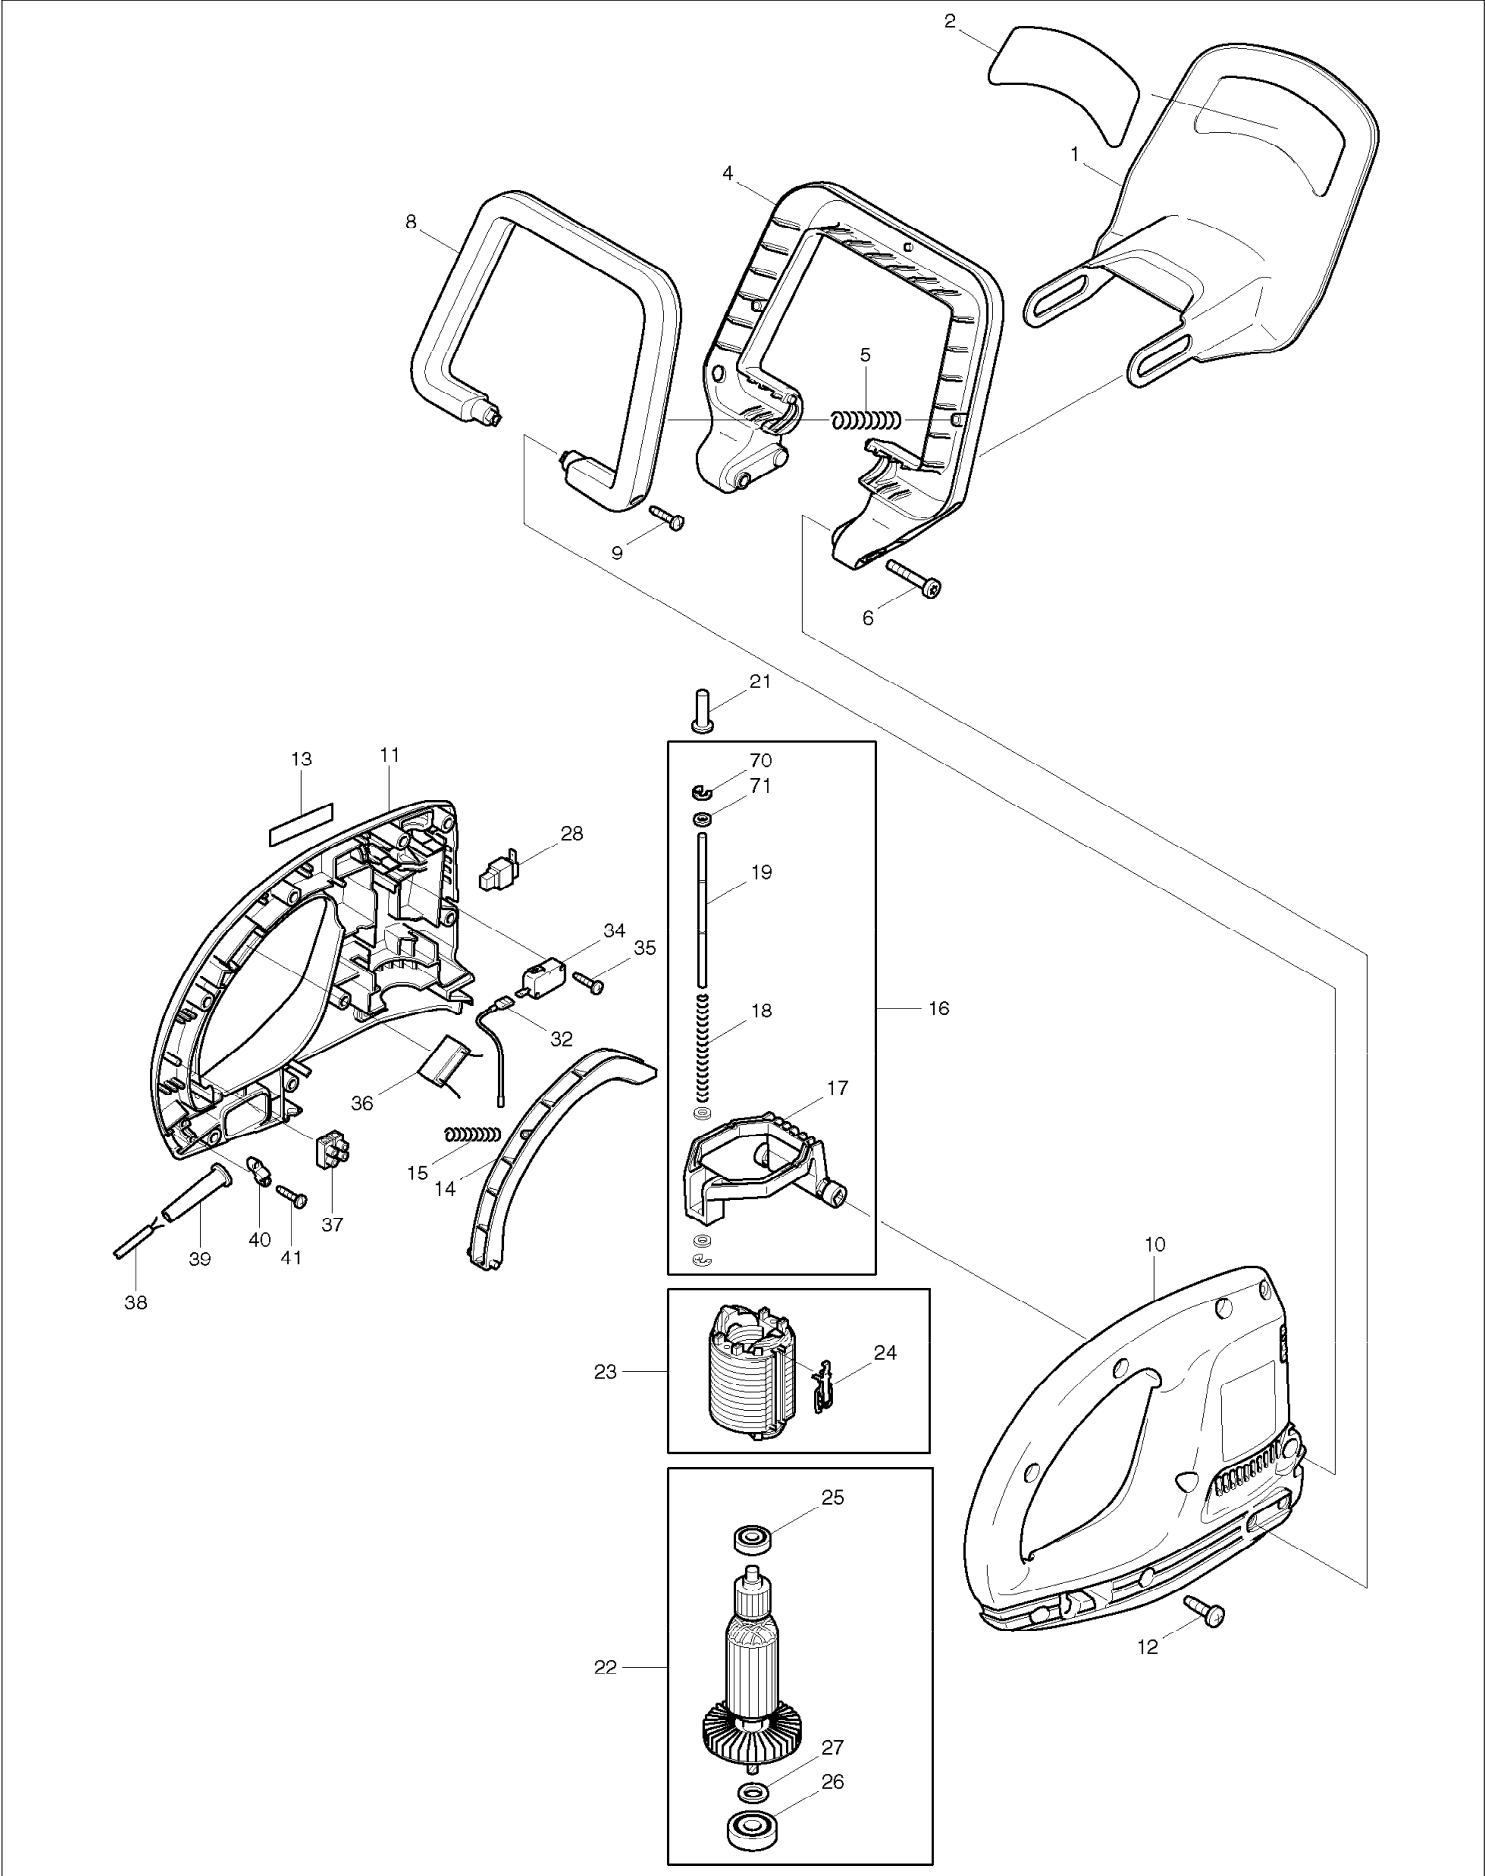

SERVICE DRAWING

MODEL NO. UH7020