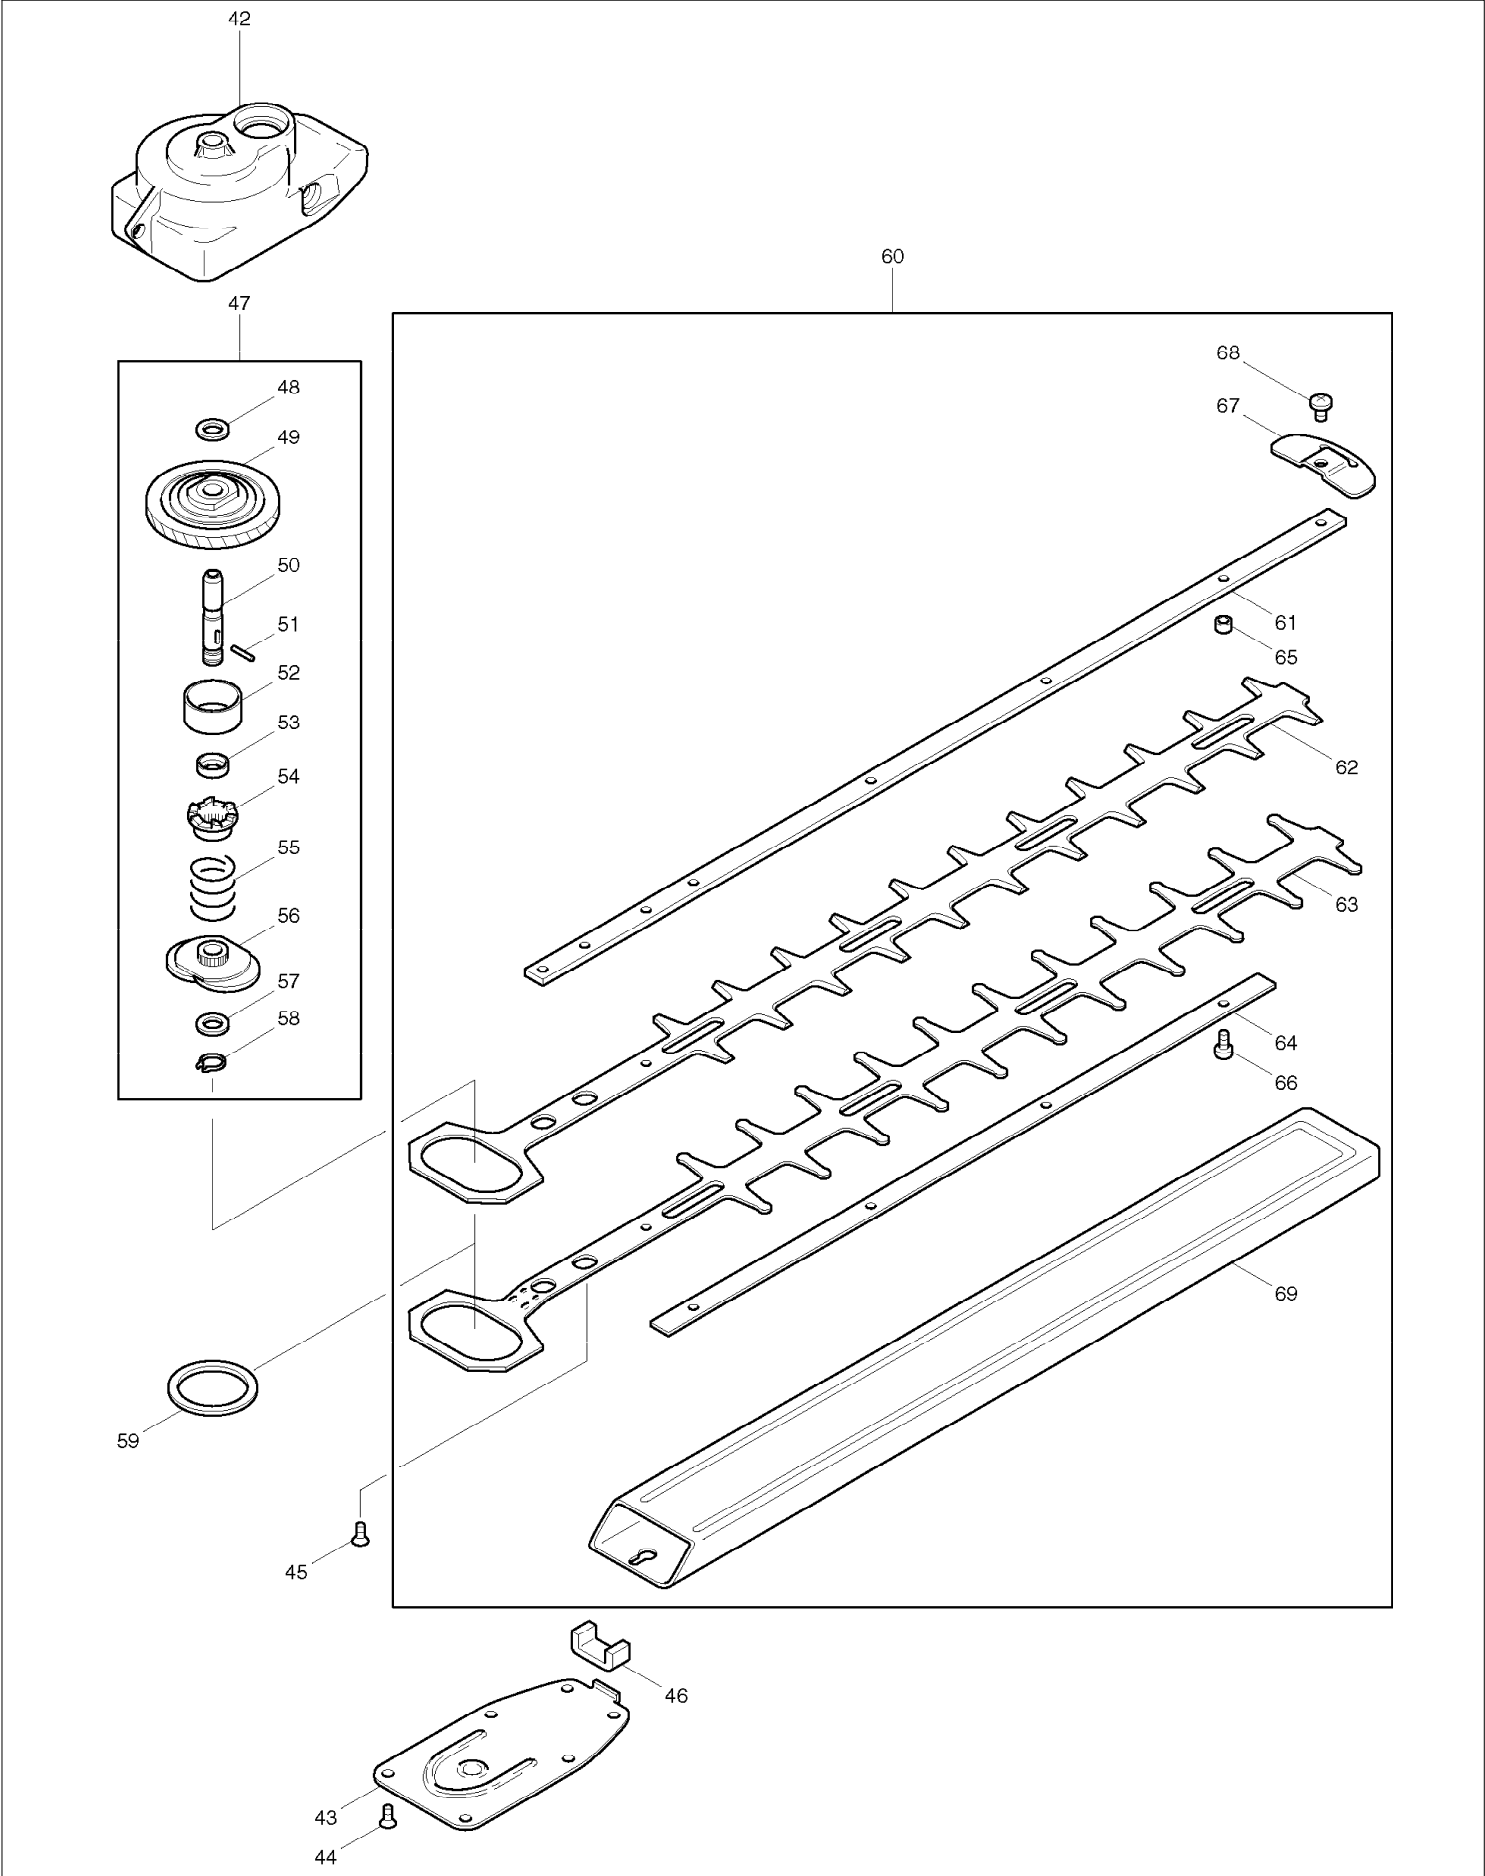

SERVICE DRAWING

MODEL NO. UH7020

SERVICE DRAWING

MODEL NO. UH7020

SPARE PARTS LIST

MODEL NO. UH7020

ITEM	PART NO.	DESCRIPTION	QTY	NOTE
001	220213110	HAND GUARD	1	
002	980114292	CAUTION LABEL	1	
004	220310110	TUBULAR HANDLE	1	
005	220145110	PRESSURE SPRING	2	
006	908005305	FILLSTER HEAD SCREW M5X30	2	
008	220144110	FRONT GRIP SWITCH	1	
009	915635164	SELF-CUTTING SCREW M3.5X16	2	
010	220110611	CASE CPL. INC. 11	1	
011	220110611	CASE CPL. INC. 10	1	
012	913455204	FILLISTER HEAD SCREW 5.5X20	8	
013	980114296	LABEL	1	
014	220144120	REAR GRIP SWITCH	1	
015	220145120	PRESSURE SPRING	1	
016	220144300	REPAIR KIT SWITCH FORK INC. 17-19,42,43	1	
017	220144130	SWITCH FORK	1	
018	220145130	PRESSURE SPRING	1	
019	220144140	SWITCH ROD	1	
021	220144150	CUP	1	
022	970800730	ROTOR ASSY. 230V INC. 25-27	1	
023	970800830	STATOR ASSY. 230V INC. 14	1	
024	970800610	CLAMP	2	
025	960101074	BALL BEARING	1	
026	960102104	BALL BEARING	1	
027	220229320	WASHER 10/15.8X0.5	1	
028	957800410	CARBON BRUSH CPL.	2	
034	970001190	SWITCH	1	
035	914529194	SCREW	1	
036	970109890	CAPACITOR	1	
037	970201220	SCREW WIRE CONNECTOR	1	
038	970102110	CABLE WITH PLUG	1	
039	204152010	CORD GUARD	1	
040	203152050	TRACTION RELIEF	1	
041	915635164	SELF-CUTTING SCREW M3.5X16	2	
042	220211011	GEAR HOUSING INC. 50	1	
043	220212110	GEAR COVER	1	
044	908105126	SCREW M5X12	6	
045	908105126	SCREW M5X12	2	
046	965404860	GASKET	1	
047	220220011	GEAR CPL. INC. 48-58	1	
048	220229220	WASHER 10.2/15.8X0.3	1	
049	220229011	SLIP CLUTCH CPL.	1	
050	220229211	BUSH	1	
051	220229230	ACTIVATION PIN	1	
052	220229240	DISTANGE PIECE	1	
053	220229250	SPRING GUIDING HEAD	1	
054	220229121	CLAWCOUPLING	1	
055	220229150	PRESSURE SPRING	1	
056	220229021	ECCENTRIC CPL.	1	
057	220229220	WASHER 10.2/15.8X0.3	1	
058	929110100	SNAP RING	1	
059	220229200	WASHER 40/54X1.4	1	
060	220230671	SHEAR BLADE 70CM INC. 61-69	1	
061	220233141	MOUNTING BAR 70CM	1	