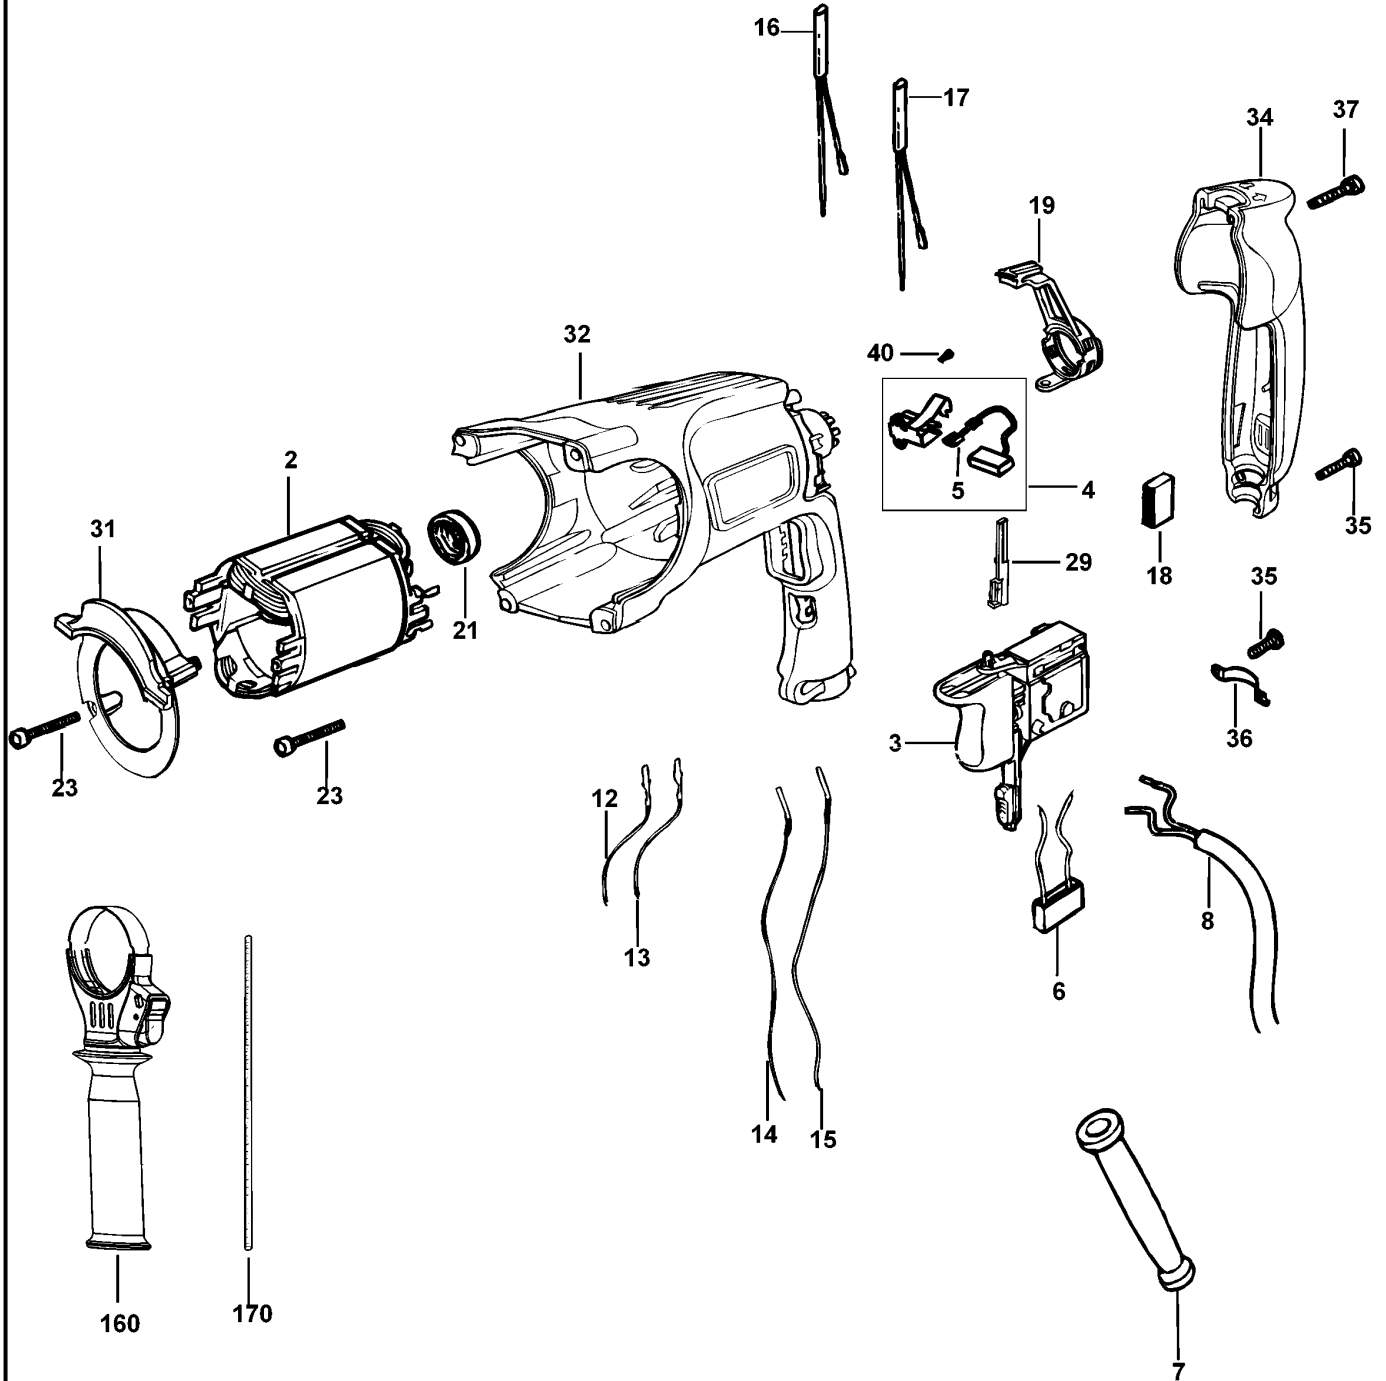

ROTARY HAMMER

D25112K---A

TYPE 1

ROTARY HAMMER

D25112K---A

TYPE 1

Item No	Qty	Part Number	Description	Part Price	Variants
1	1	496248-00	ARMATURE 230V		QS
2	1	576690-05	FIELD 230V		QS
3	1	583748-03	SWITCH LOCK-ON		QS
4	2	577830-02	BRUSH HOLDER SA		QS
5	1	585475-00	BRUSH KIT		QS
6	1	320842-19	CAPACITOR		QS
7	1	584090-00	CORD PROTECTOR		
8	1	582319-31	CORDSET		QS
12	1	584304-00	LEAD WHITE		
13	1	584304-10	LEADWIRE		
14	1	584304-04	LEAD GREEN		
15	1	584304-05	LEAD VIOLET		
16	1	584304-02	CHOKE LEAD RED		QS
17	1	584304-03	CHOKE LEAD		QS
18	1	930026-01	BUMPER		
19	1	479818-00	LEVER		
21	1	870052	SLEEVE		
22	*2	324006-14	SCREW		
23	*4	326519-03	SCREW		
25	1	330003-19	BEARING		
29	1	584551-00	INSERT		
31	1	577826-00	BAFFLE FAN		
32	1	577810-00	FIELD CASE		
34	1	479817-00	HANDLE COVER		
35	*4	330065-06	SCREW		
36	1	821070	CORD CLAMP		
37	*1	330065-09	SCREW		
40	*4	330065-25	SCREW		
45	1	577791-00	O RING		
50	*1	585480-00	INTERSHAFT SA		
51	1	580907-00	O RING		
52	1	578271-00	PLATE		
53	1	579564-00	HOLDER		
54	1	579552-00	SELECTOR		
55	1	584638-00	O RING		
56	1	587269-00	LEVER		
57	*1	324007-14	SCREW		
58	1	579184-00	LOCK BUTTON		
59	1	579179-00	SPRING		
60	1	582865-00	FILTER		
61	1	579185-00	COVER		
62	*3	583981-00	SCREW		
70	1	585482-00	HOUSING SA		
71	1	330003-31	BEARING		
72	1	578229-00	SEAL		
73	1	577801-00	BEARING BLOCK		
74	2	577802-00	WASHER SHIM		
75	1	496246-00	PISTON		
76	1	579699-00	O RING		
77	1	496245-00	RAM		
78	1	577297-00	BEARING PLATE		
79	*3	324006-15	SCREW		
80	1	587252-00	FILTER		
90	*1	577793-00	CLIP		
91	1	584426-00	BUSH		
92	1	580990-00	O RING		
93	2	577135-00	O RING		
94	1	584425-00	DAMPER		
95	1	584424-00	BEAT PIECE