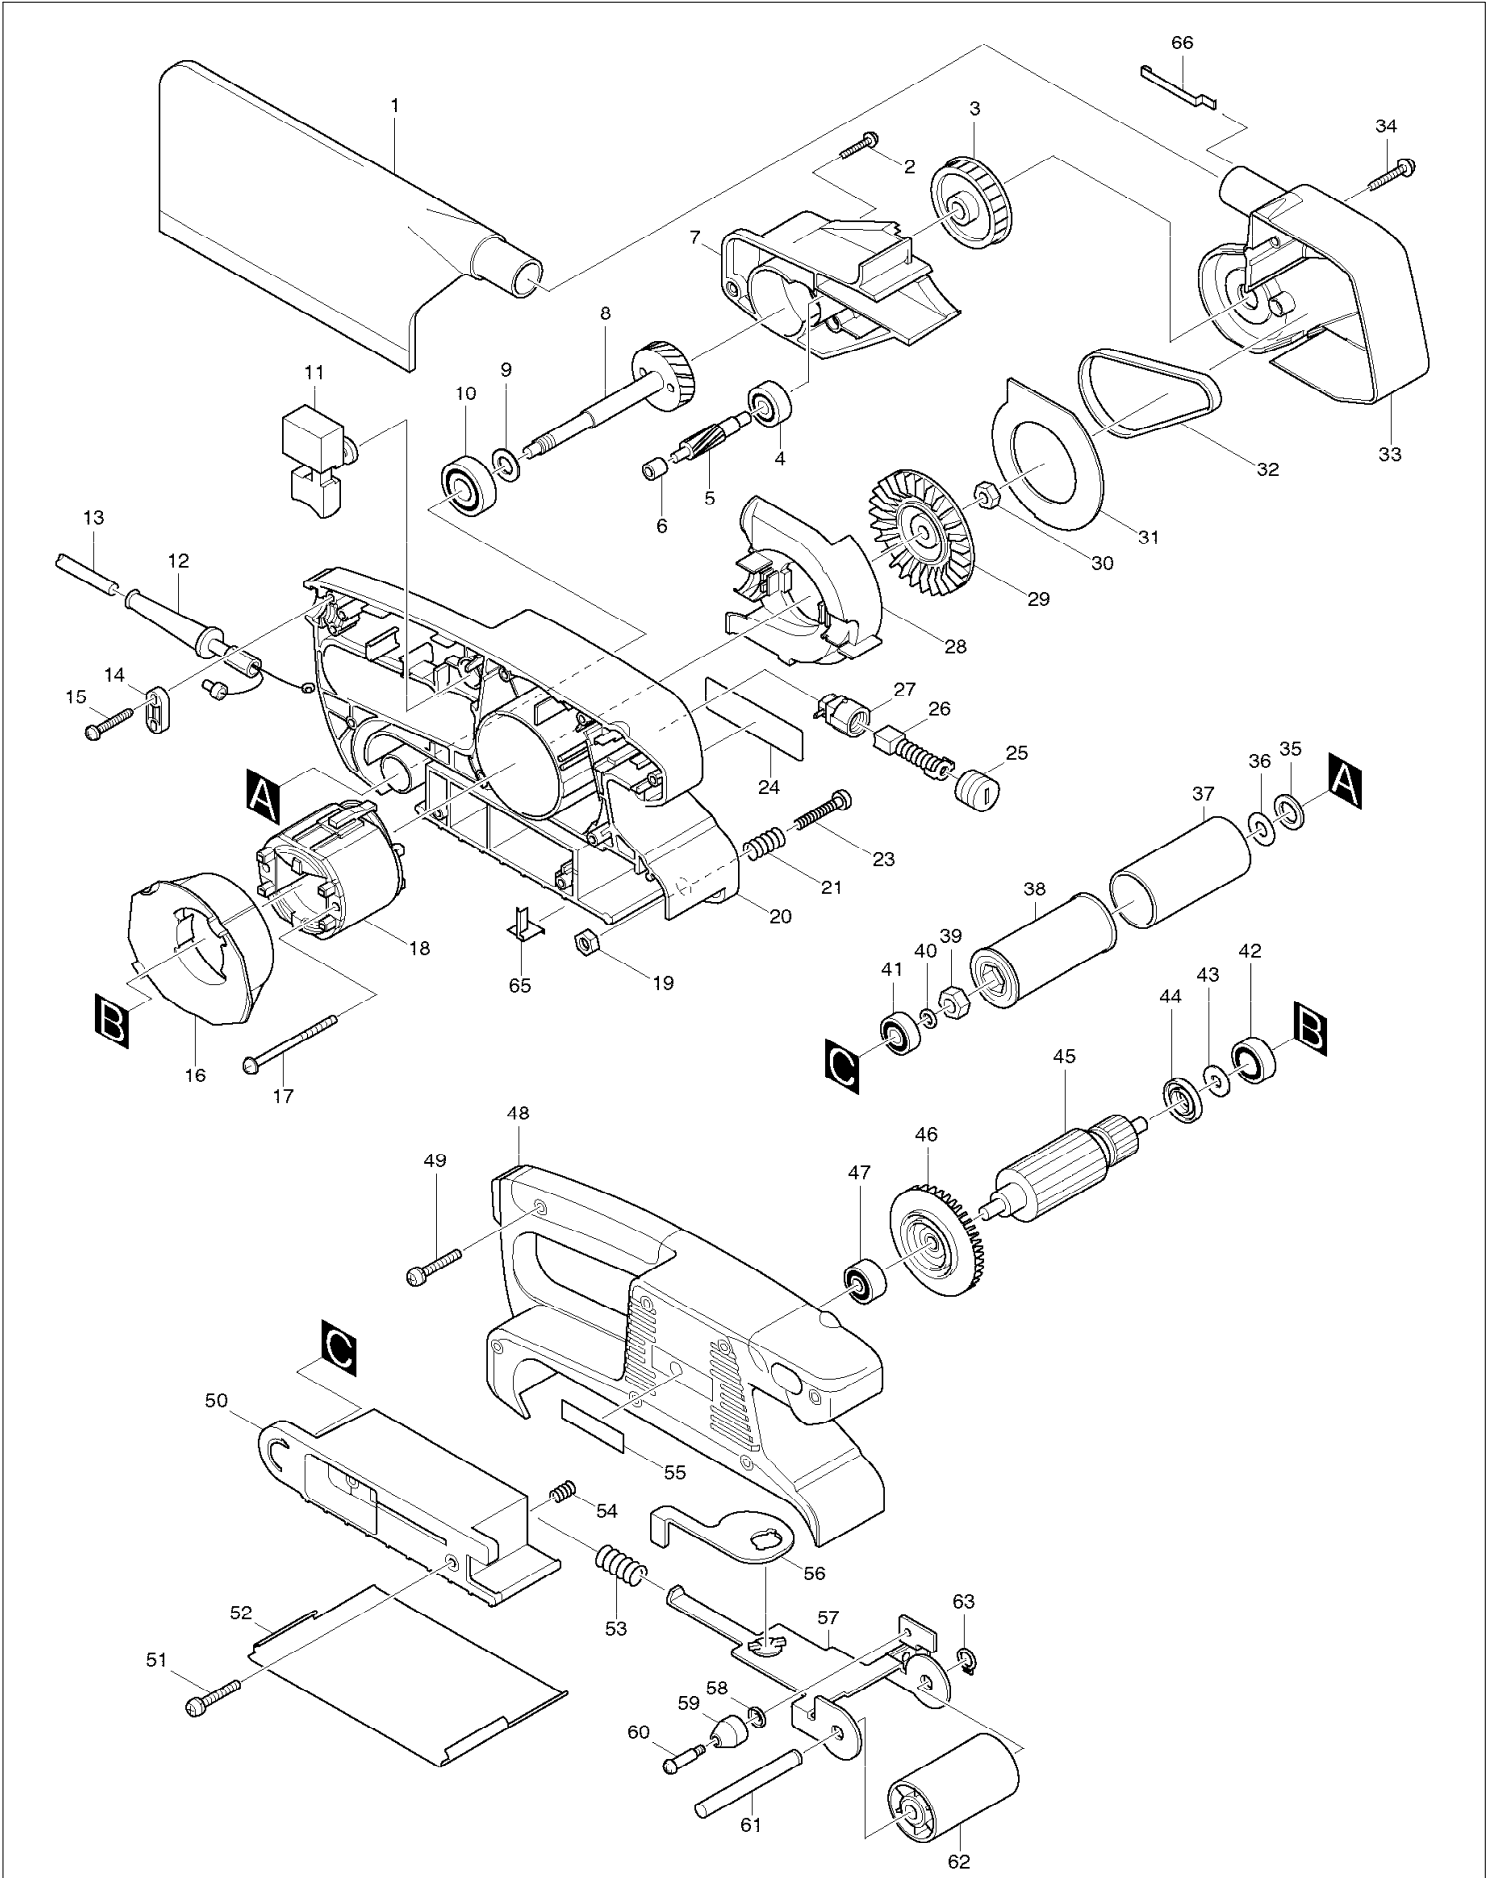

SERVICE DRAWING

MODEL NO. 9910

SPARE PARTS LIST

MODEL NO. 9910

ITEM	PART NO.	DESCRIPTION	QTY	NOTE
001	122548-3	DUST BAG ASS'Y	1	
002	*****	*****	***	*****
003	222144-8	PULLEY 8.5-45.1	1	
004	210005-4	BALL BEARING 608DDW	1	
005	226494-3	HELICAL GEAR 6	1	
006	212009-2	NEEDLE BEARING 509	1	
007	416420-2	BRACKET	1	
008	153252-3	HELICAL GEAR 31 COMPLETE	1	
009	253758-2	FLAT WASHER 10	1	
010	211061-7	BALL BEARING 6000LLB	1	
011	651285-7	SWITCH	1	
012	682502-4	CORD GUARD 8-85	1	
013	665394-6	POWER SUPPLY CORD 1.0-2-2.5	1	
014	687052-4	STRAIN RELIEF	1	
015	*****	*****	***	*****
016	416418-9	BAFFLE PLATE	1	
017	*****	*****	***	*****
018	633393-6	FIELD 220-240V	1	
019	931202-6	HEX. NUT M5	1	
020	150958-4	HOUSING L COMPLETE	1	
		INC. 6,19		
021	233219-8	COMPRESSION SPRING 6	1	
023	911252-7	PAN HEAD SCREW M5X30	1	
024	859229-3	NAME PLATE 9910	1	
025	643550-8	BRUSH HOLDER CAP 5-8	2	
026	191940-4	CARBON BRUSH CB-411	1	
027	643922-7	BRUSH HOLDER	2	
028	416416-3	SCROLL PLATE	1	
029	241660-1	FAN 68	1	
030	252153-3	HEX. NUT M6-10	1	
031	344584-1	PLATE	1	
032	225079-2	SYNCHRO BELT 6-300	1	
033	416415-5	BELT COVER	1	
034	*****	*****	***	*****
035	267177-6	FLAT WASHER 12	1	
036	253865-1	FLAT WASHER 8	1	
037	422032-1	RUBBER SLEEVE 29	1	
038	316971-4	DRIVING ROLLER	1	
039	252154-1	HEX. NUT M8-13	1	
040	253077-6	FLAT WASHER 6	1	
041	210022-4	BALL BEARING 626DDW	1	
042	210023-2	BALL BEARING 627DDW	1	
043	253823-7	FLAT WASHER 7	1	
044	*****	*****	***	*****
045	517243-2	ARMATURE ASS'Y 220-240V	1	
		INC. 42-44,46,47		
046	240008-4	FAN 60	1	
047	211021-9	BALL BEARING 607LLB	1	
048	182981-1	HOUSING R	1	
		INC. 55		
049	*****	*****	***	*****
050	416419-7	SHOE	1	
051	*****	*****	***	*****
052	*****	*****	***	*****
053	233221-1	COMPRESSION SPRING 12	1	
054	231038-6	COMPRESSION SPRING 6	1	
055	819063-3	MAKITA LABEL	1	
056	344585-9	LEVER	1	
057	150837-6	TENSION ROLLER ARM COMPLETE	1	
058	267731-6	CUP WASHER 4	1	
059	416417-1	ROLLER	1