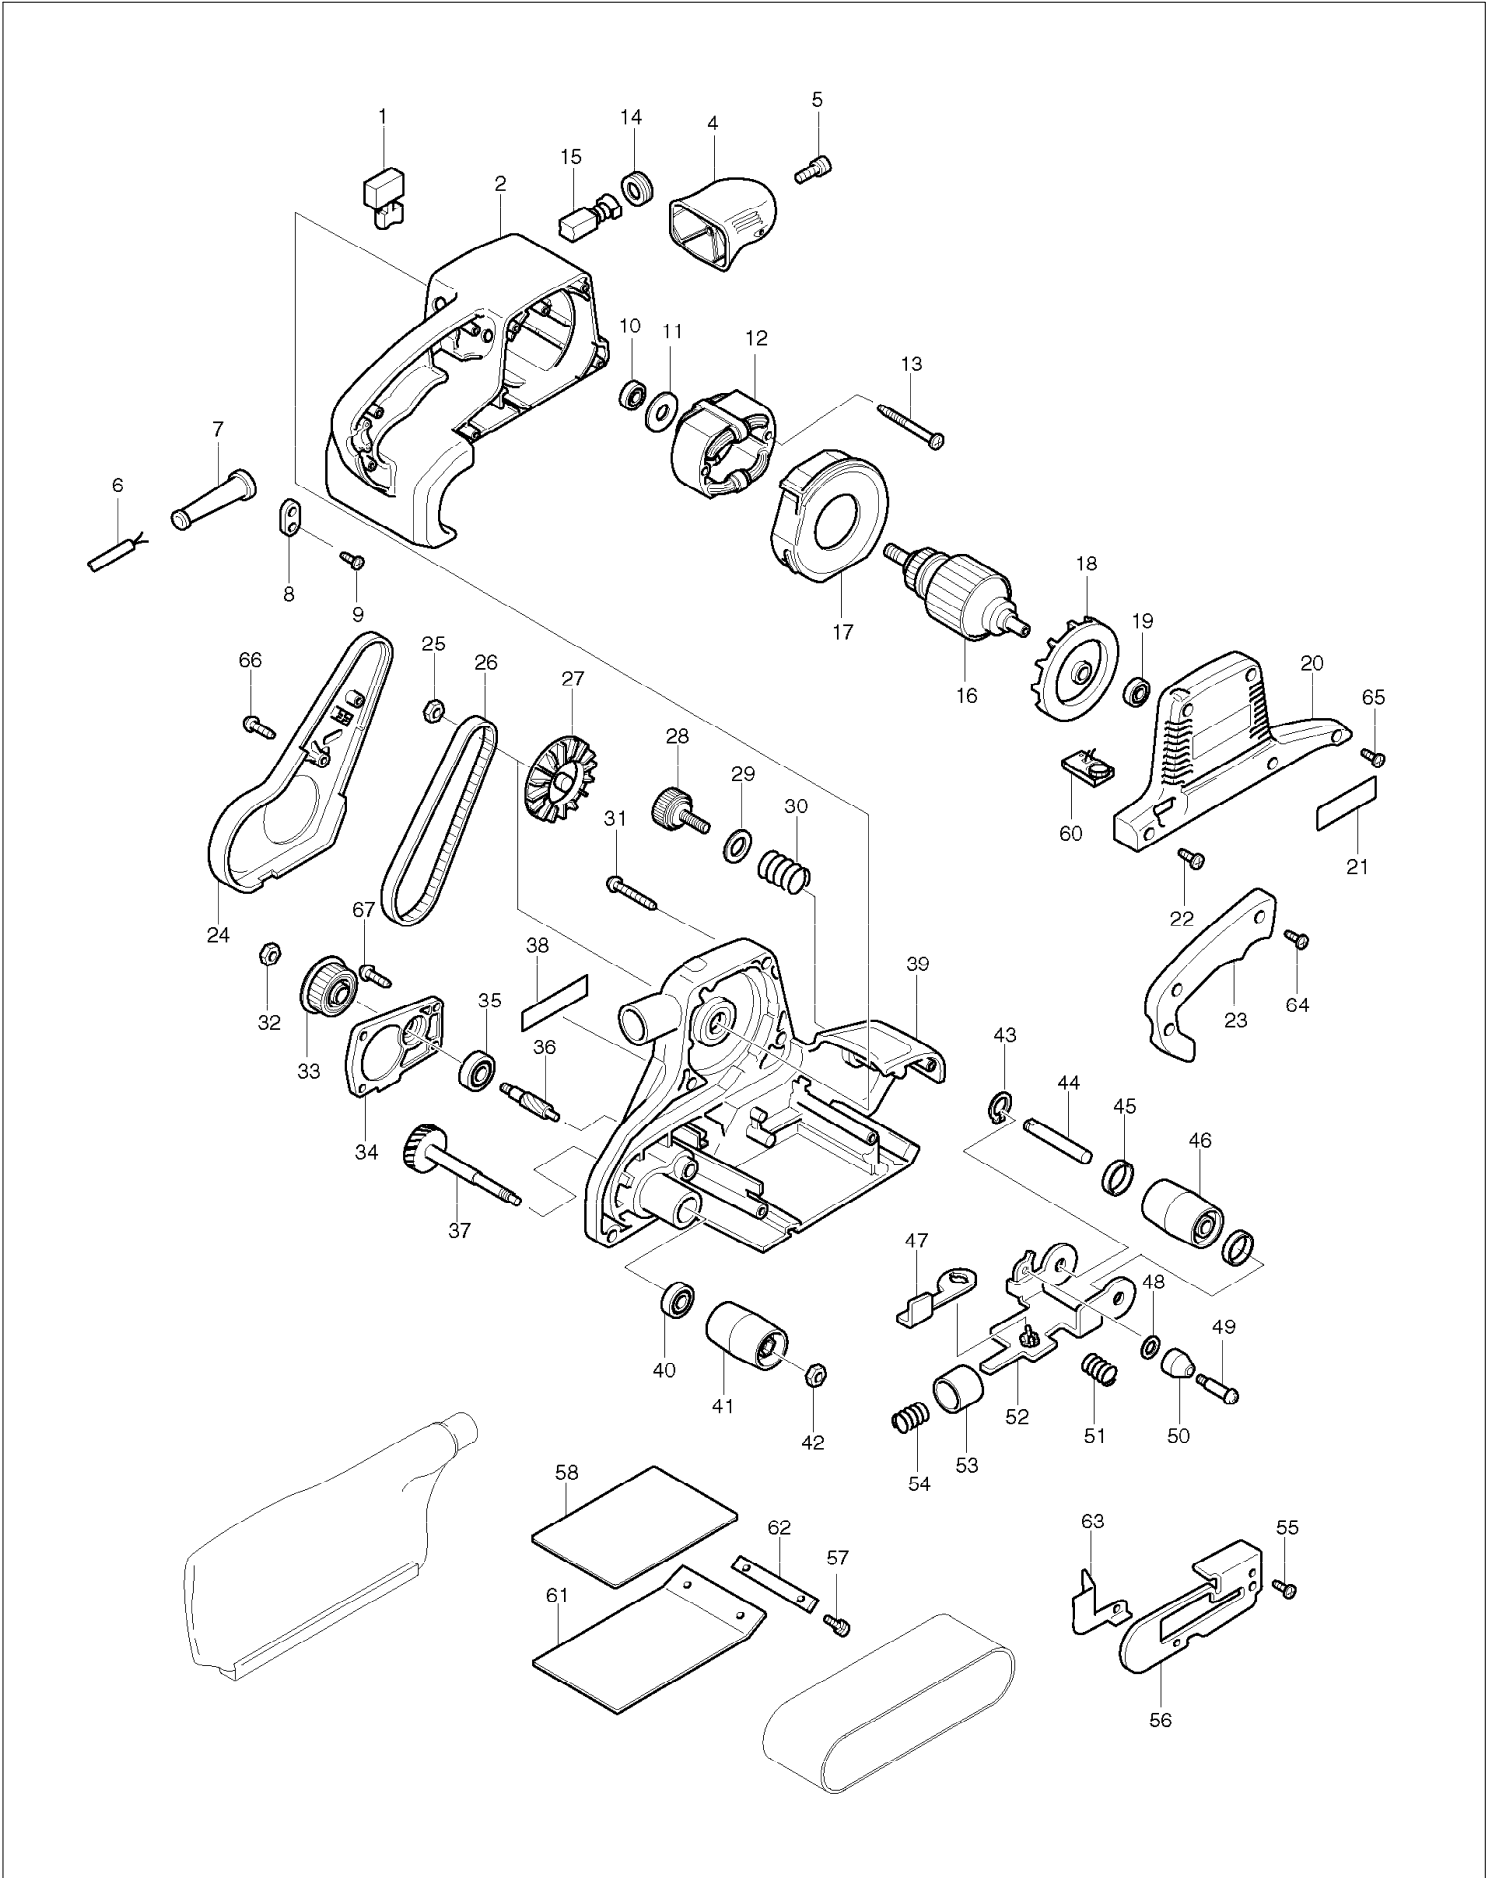

SERVICE DRAWING

MODEL NO. 9903

SPARE PARTS LIST

MODEL NO. 9903

ITEM	PART NO.	DESCRIPTION	QTY	NOTE
001	651284-9	SWITCH SGEL115CDY-6	1	
002	151743-8	MOTOR HOUSING COMPLETE	1	
004	417049-7	FRONT GRIP	1	
005	266173-1	TAPPING SCREW 5X30	1	
006	665890-4	POWER SUPPLY CORD 1.0-2-4.0	1	
007	682540-6	CORD GUARD 9.3-90	1	
008	687052-4	STRAIN RELIEF	1	
009	265995-6	TAPPING SCREW 4X18	2	
010	211088-7	BALL BEARING 6000DDW	1	
011	681649-1	INSULATION WASHER	1	
012	523404-4	FIELD ASS'Y 230-240V	1	
013	266056-5	TAPPING SCREW 5X45	2	
014	643750-0	BRUSH HOLDER CAP	2	
015	191963-2	CARBON BRUSH CB-303	1	
016	513339-7	ARMATURE ASS'Y 230-240V INC. 10,11,18,19	1	
017	417050-2	BAFFLE PLATE	1	
018	240026-2	FAN 75	1	
019	210023-2	BALL BEARING 627DDW	1	
020	417047-1	MOTOR COVER	1	
021	819001-5	MAKITA LABEL	1	
022	265995-6	TAPPING SCREW 4X18	4	
023	417051-0	HANDLE COVER	1	
024	417052-8	BELT COVER	1	
025	252153-3	HEX. NUT M6-10	1	
026	225084-9	SYNCHRO BELT 6-330	1	
027	241663-5	FAN 76	1	
028	251815-0	SCREW M6X25	1	
029	253707-9	FLAT WASHER 16	1	
030	231225-7	COMPRESSION SPRING 16	1	
031	266050-7	TAPPING SCREW 4X30	5	
032	931402-8	HEX. NUT M8	1	
033	222156-1	PULLEY 9.5-46.0	1	
034	317273-1	GEAR COVER	1	
035	211092-6	BALL BEARING 629DDW	1	
036	226520-8	HELICAL GEAR 10	1	
037	151755-1	HELICAL GEAR 39 COMPLETE	1	
038	852044-4	NAME PLATE 9903	1	
039	151746-2	FRAME COMPLETE	1	
040	211088-7	BALL BEARING 6000DDW	1	
041	162217-4	DRIVING ROLLER	1	
042	252154-1	HEX. NUT M8-13	1	
043	961052-5	RETAINING RING S-12	1	
044	323931-9	TENSION ROLLER SHAFT	1	
045	253922-5	CUP WASHER 12	2	
046	151753-5	TENSION ROLLER COMPLETE	1	
047	344823-9	LEVER	1	
048	267731-6	CUP WASHER 4	1	
049	265059-6	SHOULDER SCREW M4	1	
050	416417-1	ROLLER	1	
051	233249-9	COMPRESSION SPRING 7	1	
052	151744-6	TENSION ROLLER ARM COMPLETE	1	
053	267746-3	CUP WASHER 17	1	
054	233250-4	COMPRESSION SPRING 12	1	
055	266034-5	TAPPING SCREW CT 4X16	2	
056	344821-3	SAFETY COVER	1	
057	*****	*****	***	*****
058	193199-9	CORK RUBBER PLATE	1	
060	631380-9	CONTROLLER	1	
061	193197-3	CARBON PLATE	1	
062	344848-3	STRAP WASHER	1