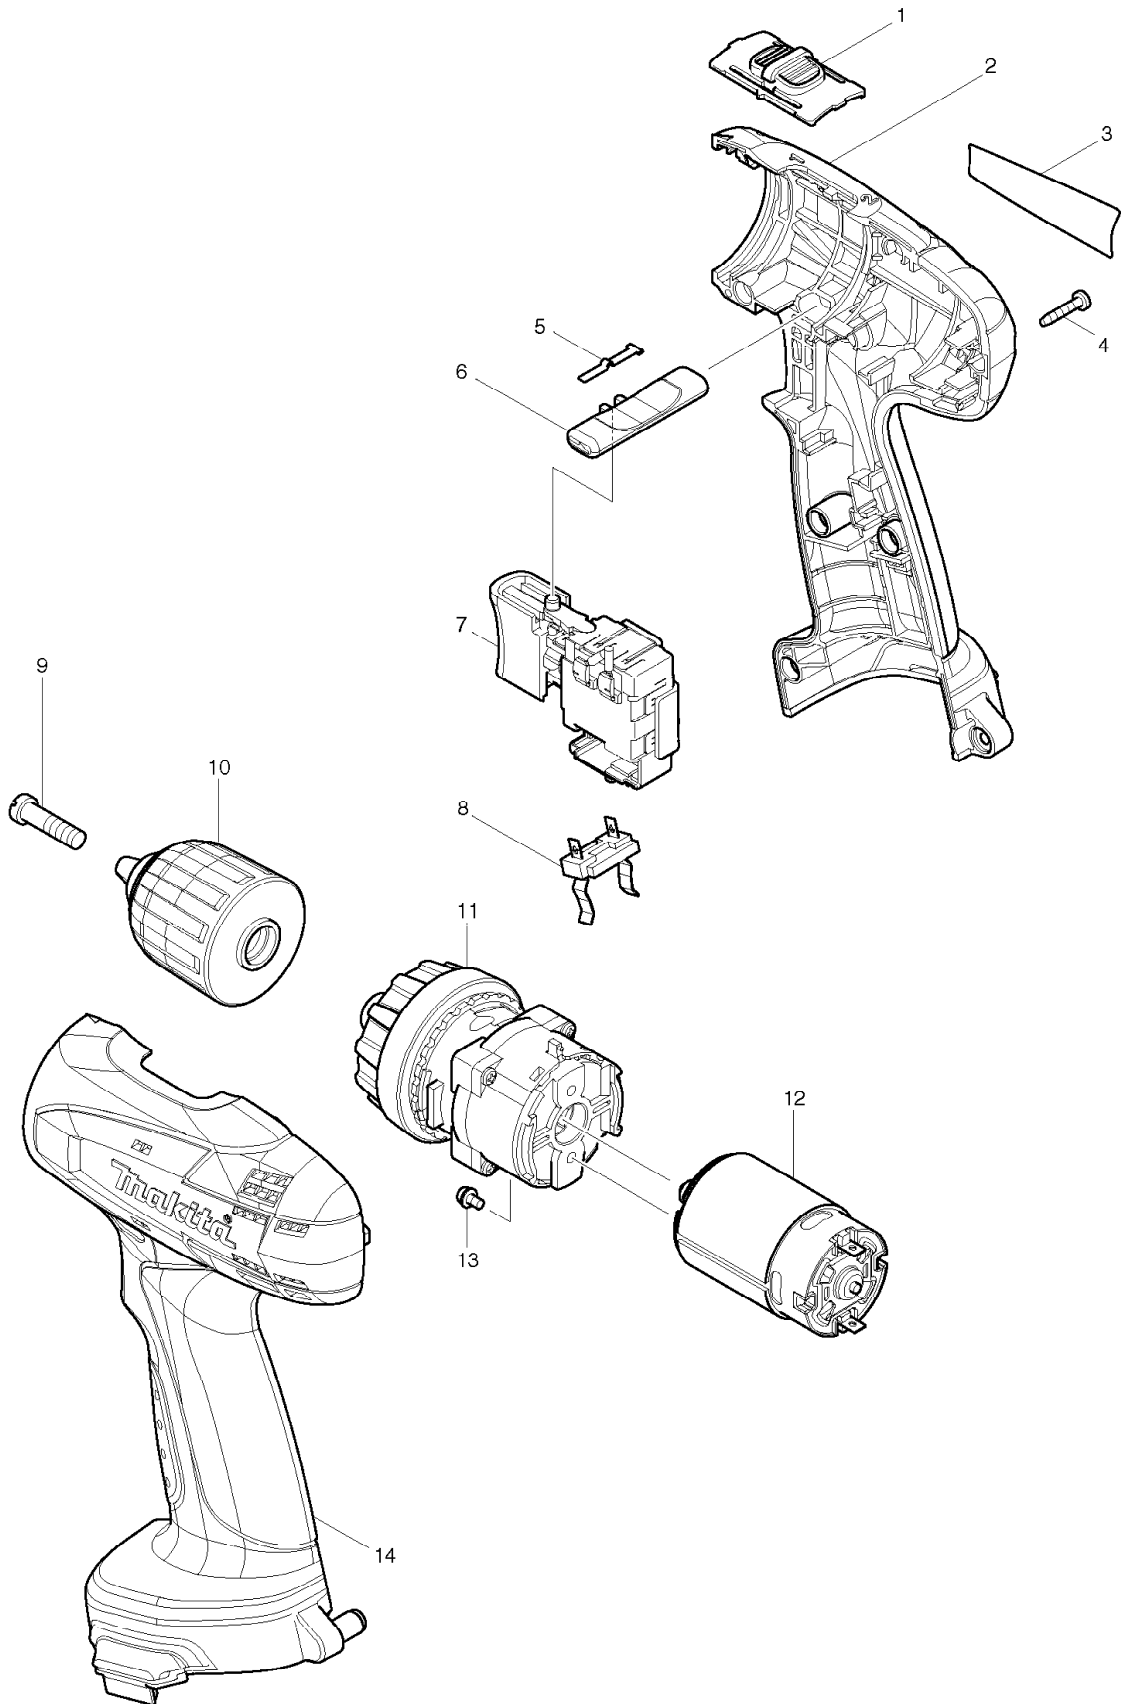

# SERVICE DRAWING

MODEL NO. 6271D

# SPARE PARTS LIST

MODEL NO. 6271D

ITEM	PART NO.	DESCRIPTION	QTY	NOTE
001	125310-5	SPEED CHANGE LEVER ASS'Y	1	
002	188511-6	HOUSING SET	1	
003	865151-4	6271D NAME PLATE	1	
004	266130-9	TAPPING SCREW BIND PT 3X16	9	
005	232182-2	LEAF SPRING	1	
006	450584-2	F/R CHANGE LEVER	1	
007	650601-0	SWITCH TG563FSB-2	1	
008	643909-9	BATTERY HOLDER	1	
009	251468-5	- FLAT HEAD SCREW M6X22	1	
010	766002-3	KEYLESS DRILL CHUCK 10	1	
011	125482-6	GEAR ASS'Y	1	
012	629817-8	DC MOTOR	1	
013	911003-8	PAN HEAD SCREW M3X6	2	
014	188511-6	HOUSING SET	1	
A01	***DC1414	DC1414 BATTERY CHARGER	1	
A02	*****	*****	***	*****
A03	*****	*****	***	*****
A04	784636-0	+ - BIT 2-65	1	
A05	*****	*****	***	*****
A06	345261-8	HOOK PLATE	2	
A07	417926-3	STRAP G0970200500	1	
A08	192749-7	ML120 RECHARGEABLE FLASHLIGHT	1	