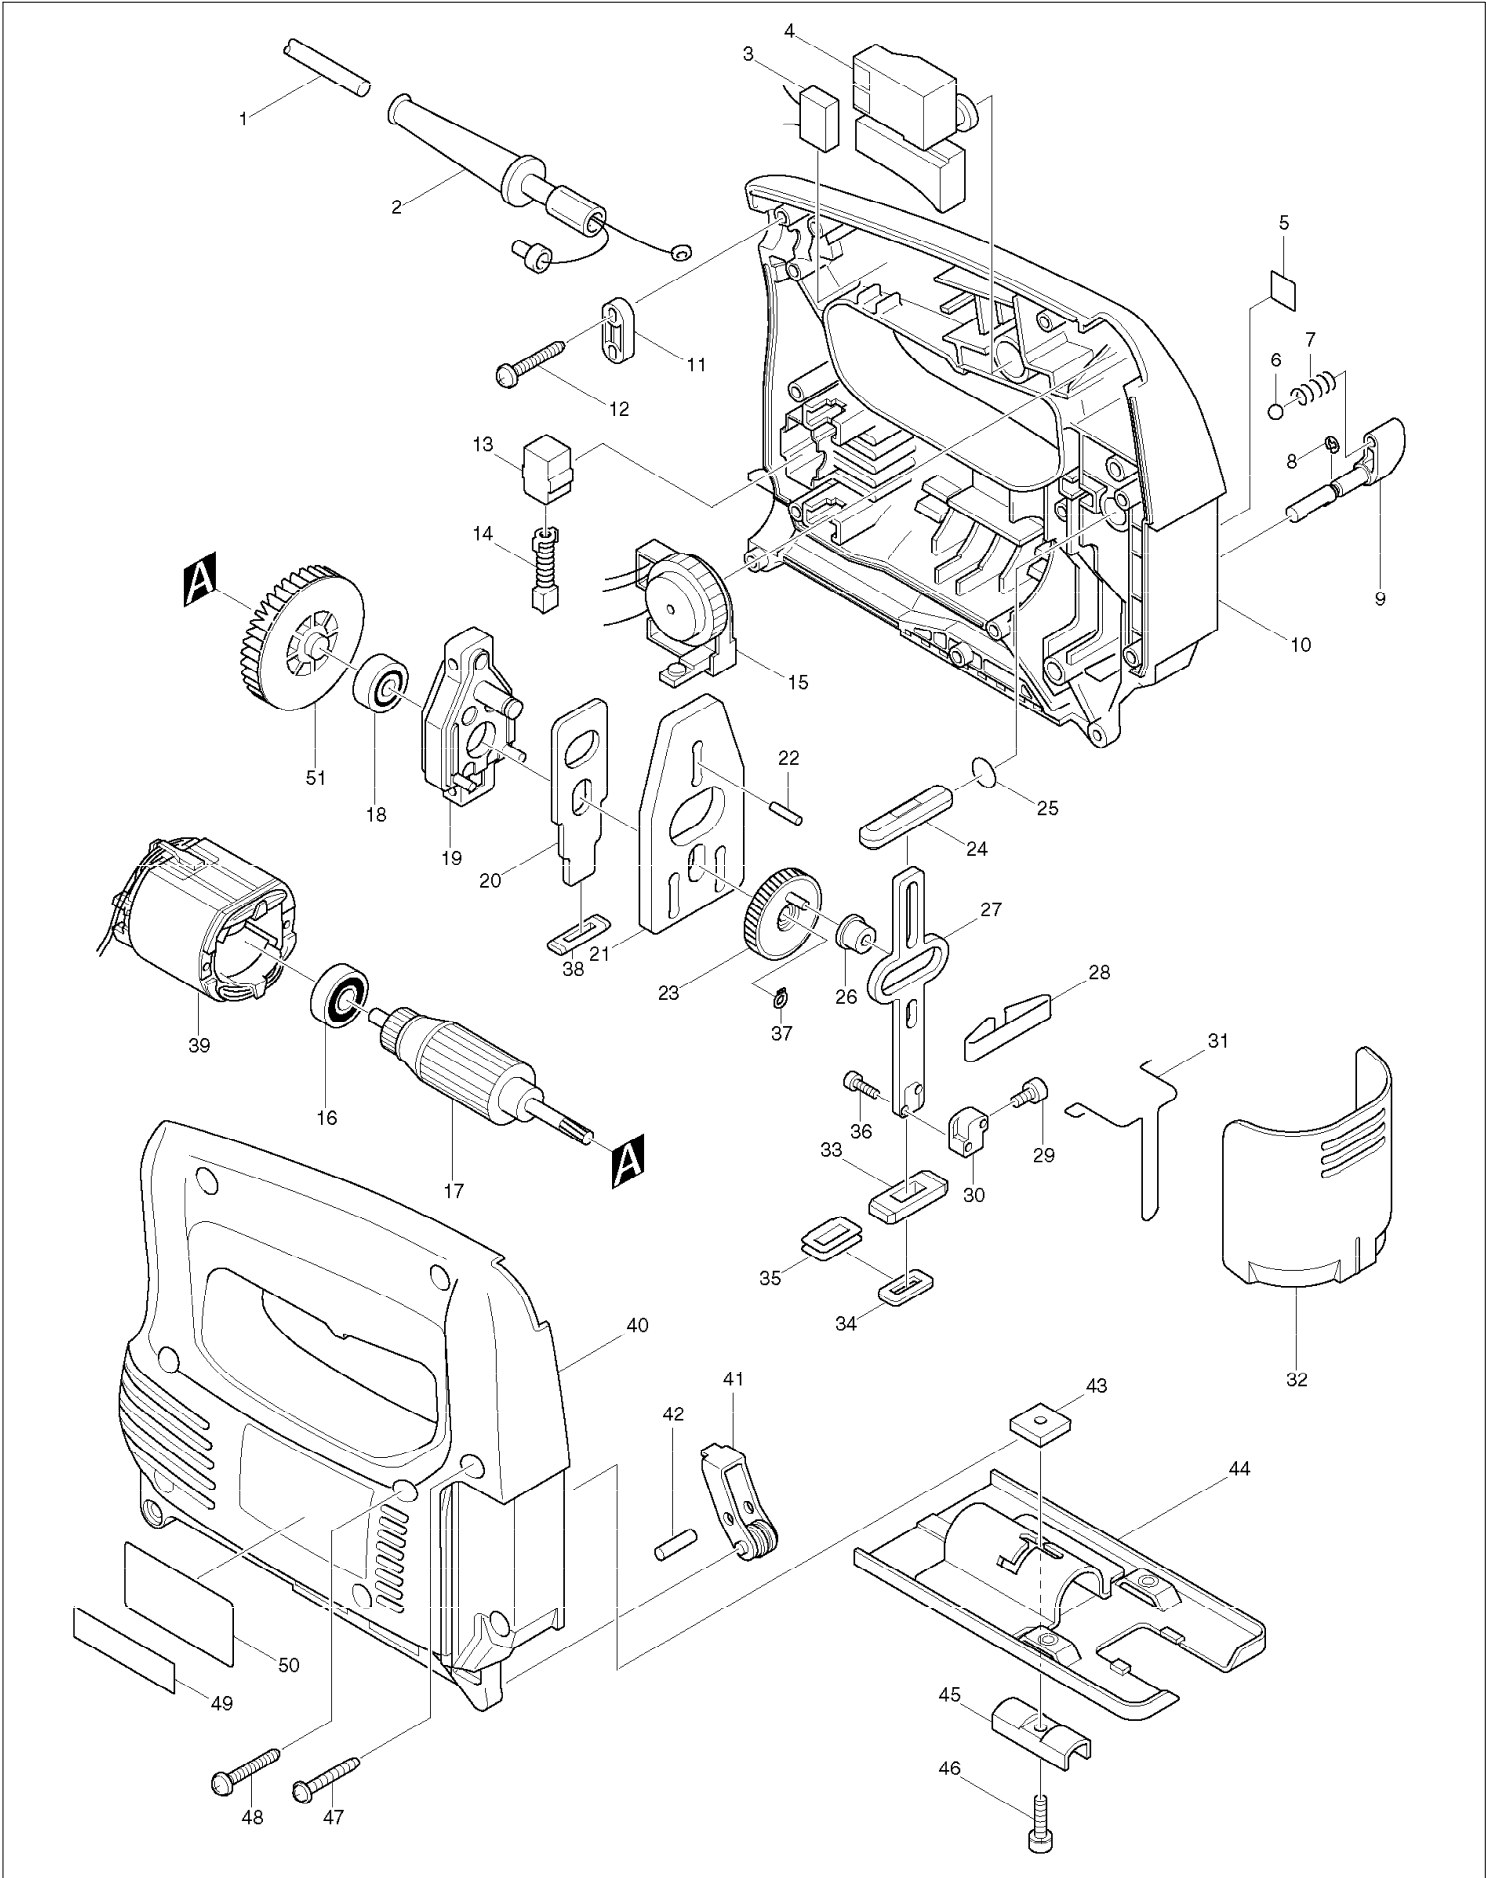

SERVICE DRAWING

MODEL NO. 4324

SPARE PARTS LIST

MODEL NO. 4324

ITEM	PART NO.	DESCRIPTION	QTY	NOTE
001	666053-5	POWER SUPPLY CORD 1.0-2-2.0	1	
002	682502-4	CORD GUARD 8-85	1	
003	645105-5	NOISE SUPPRESSOR	1	
004	651286-5	SWITCH SGEL206C-5	1	
005	816343-8	INDICATION LABEL	1	
006	216008-6	STEEL BALL 4	1	
007	233151-6	COMPRESSION SPRING 4	1	
008	961011-9	STOP RING E-4	1	
009	272239-7	LEVER 18	1	
010	183051-9	HOUSING SET	1	
		INC. 5,40,49		
011	687063-9	STRAIN RELIEF	1	
012	265995-6	TAPPING SCREW 4X18	2	
013	*****	*****	***	*****
014	191627-8	CARBON BRUSH CB-64	1	
015	631266-7	CONTROLLER 220-240V	1	
016	210025-8	BALL BEARING 627LLB	1	
017	*****	*****	***	*****
018	210005-4	BALL BEARING 608DDW	1	
019	152600-3	BEARING CASE COMPLETE	1	
020	344683-9	PUSH PLATE	1	
021	344614-8	BALANCE PLATE	1	
022	256254-9	PIN 3	1	
023	153260-4	GEAR COMPLETE	1	
024	313082-6	SLIDER GUIDE	1	
025	213038-8	O RING 5	2	
026	257683-9	COLLAR SLEEVE	1	
027	344613-0	SLIDER	1	
028	232183-0	LEAF SPRING	1	
029	922107-1	HEX. SOCKET HEAD BOLT M4X8	1	
030	313083-4	BLADE CLAMP	1	
031	323748-0	SAFETY WIRE	1	
032	416476-5	DUST COVER	1	
033	313086-8	SLIDER SUPPORT	1	
034	423307-1	POLY URETANE SPONGE SEAL	1	
035	344686-3	SEAL PLATE	1	
036	266177-3	HEX. SOCKET HEAD BOLT M3X10	2	
037	961002-0	RETAINING RING S-6	1	
038	416703-0	DUST SEAL	1	
039	633408-9	FIELD 220/240V	1	
040	183051-9	HOUSING SET	1	
		INC. 5,10,49		
041	152601-1	RETAINER COMPLETE	1	
042	256117-9	PIN 4	1	
043	343540-8	HOLDER	1	
044	*****	*****	***	*****
045	344685-5	CLAMP COMPLETE	1	
046	*****	*****	***	*****
047	265995-6	TAPPING SCREW 4X18	9	
048	266053-1	TAPPING SCREW 4X35	1	
049	819063-3	MAKITA LABEL	1	
050	*****	*****	***	*****
051	241881-5	FAN 52	1	
A01	*****	*****	***	*****
A02	783201-2	HEX. WRENCH 3	1	
A03	792514-0	JIG SAW BLADE B-13	1	
A04	792517-4	JIG SAW BLADE B-16	1	
A05	792522-1	JIG SAW BLADE B-22	1	
A06	792523-9	JIG SAW BLADE B-23	1	
A07	792691-8	JIG SAW BLADE NO.B-10S	1	
A08	824572-9	PLASTIC CARRYING CASE	1