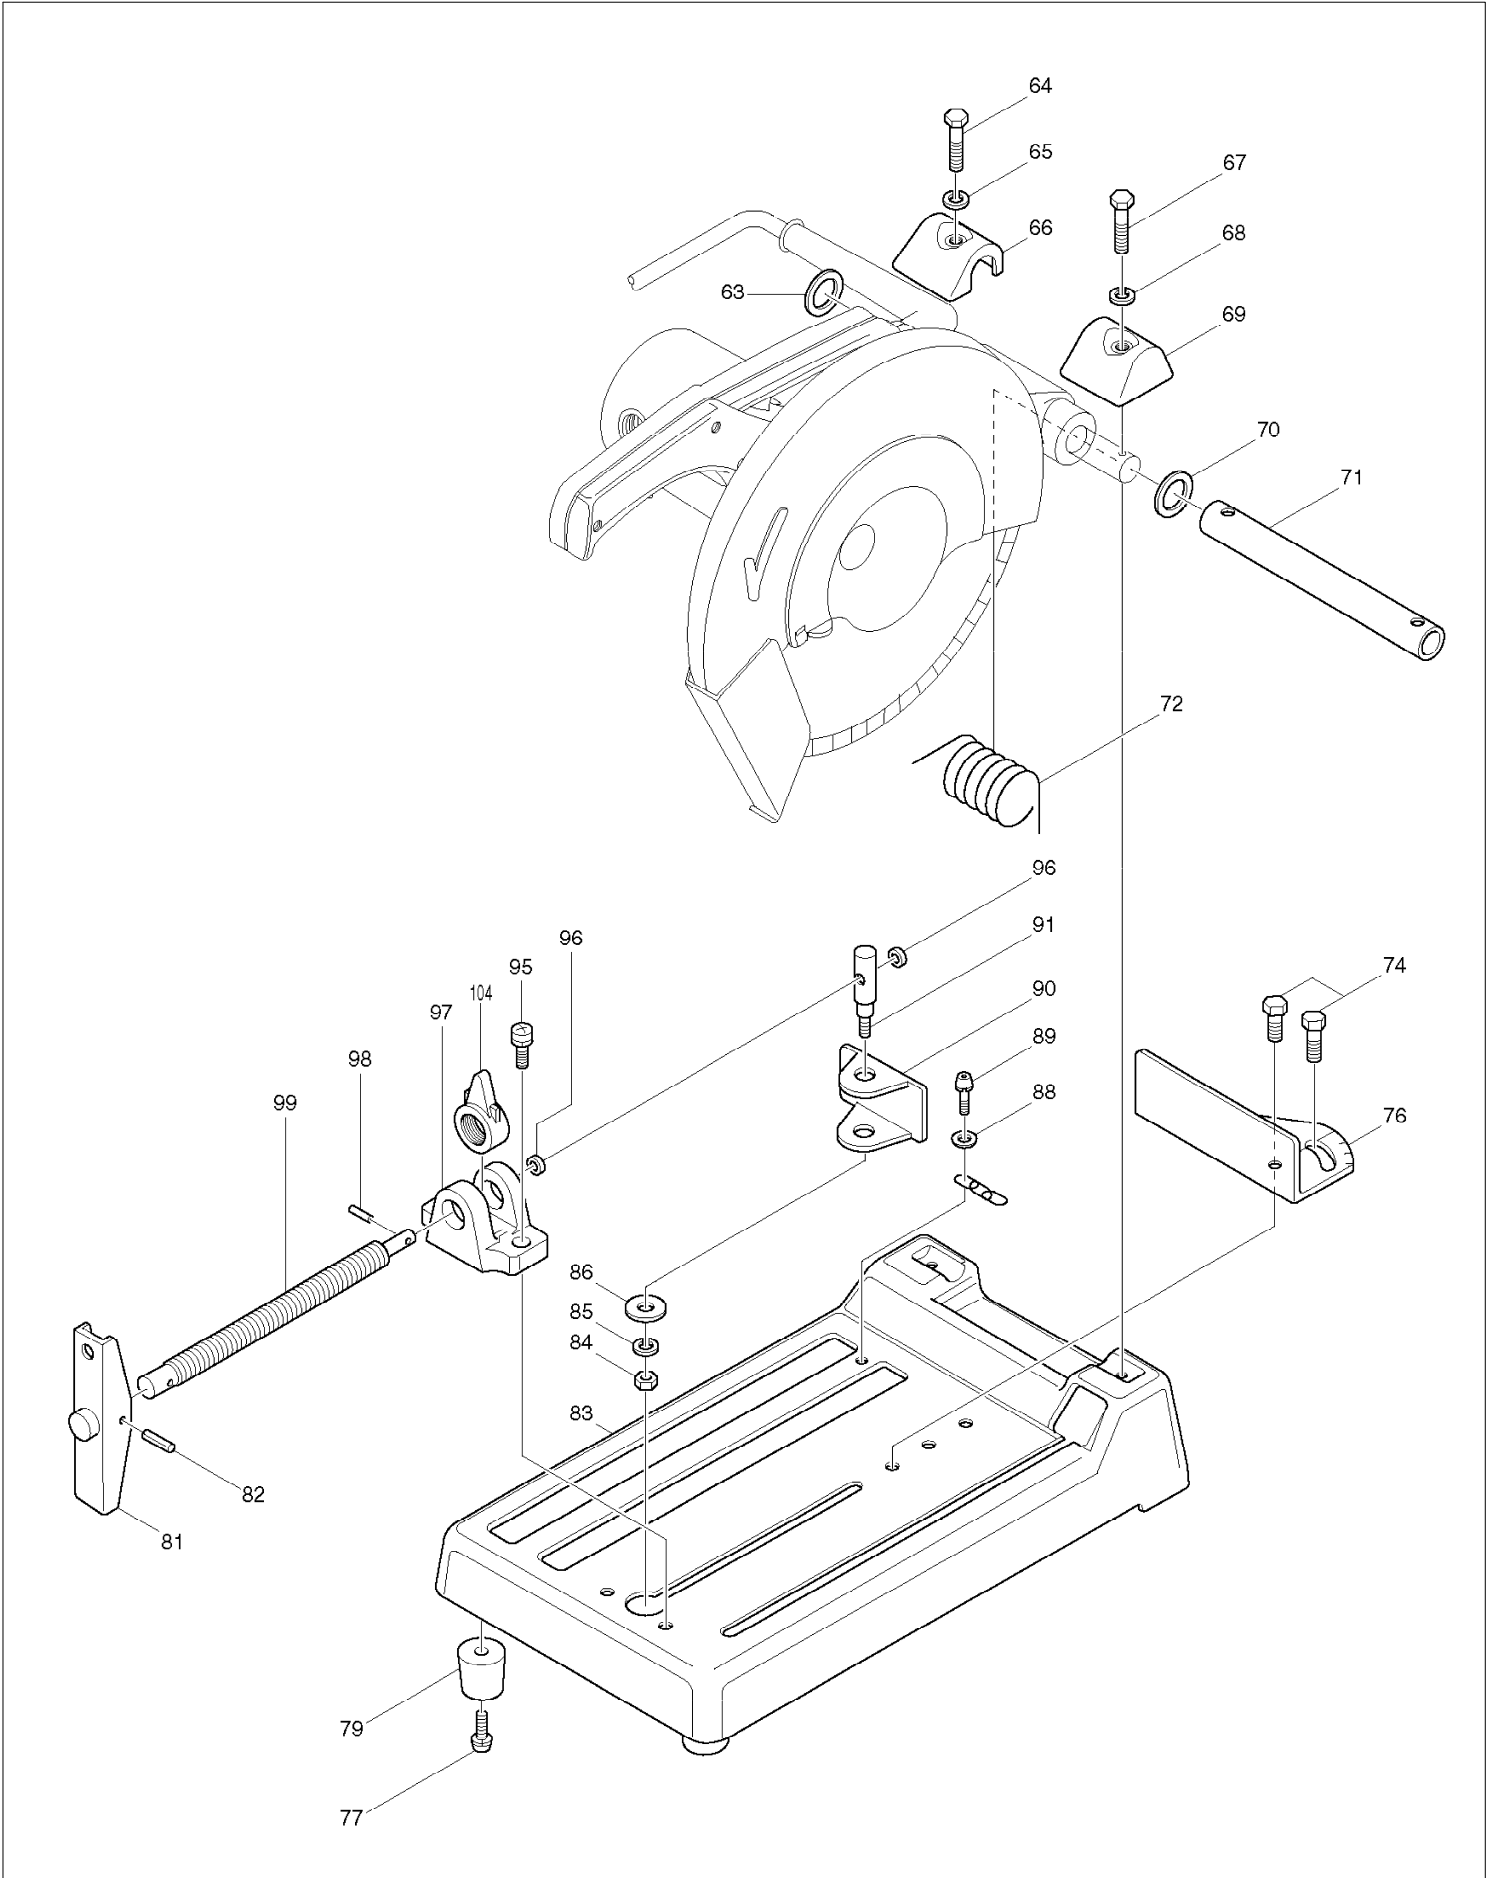

SERVICE DRAWING

MODEL NO. 2414K

SERVICE DRAWING

MODEL NO. 2414K

SPARE PARTS LIST

MODEL NO. 2414K

ITEM	PART NO.	DESCRIPTION	QTY	NOTE
001	911148-2	PAN HEAD SCREW M4X25	1	
002	911148-2	PAN HEAD SCREW M4X25	1	
003	911273-9	PAN HEAD SCREW M5X50	2	
004	911253-5	PAN HEAD SCREW M5X30	1	
005	911148-2	PAN HEAD SCREW M4X25	1	
006	*****	*****	***	*****
007	*****	*****	***	*****
008	*****	*****	***	*****
009	682507-4	CORD GUARD 12-200	1	
010	665231-4	POWER SUPPLY CORD 1.00-3-2.5	1	
011	911334-5	PAN HEAD SCREW M6X20	1	
012	322049-3	HOOK	1	
013	924206-5	WING BOLT M5X10	1	
014	942101-7	SPRING WASHER 5	1	
015	341395-5	STOPPER PLATE	1	
016	931302-2	HEX. NUT M6	1	
017	931302-2	HEX. NUT M6	1	
018	942151-2	SPRING WASHER 6	1	
019	253011-6	FLAT WASHER 6	1	
020	282013-5	CHAIN	1	
021	265380-3	HEX. BOLT M6X18	1	
022	953106-2	RIVET 0-5	4	
023	857005-9	NAME PLATE 2414K	1	
024	284010-7	REAR COVER	1	
025	651018-0	SWITCH HPAHR2-3S	1	
026	911211-1	PAN HEAD SCREW M5X12	2	
027	645182-7	NOICE SUPPRESSOR	1	220/240V
028	911113-1	PAN HEAD SCREW M4X10	2	
029	263002-9	RUBBER PIN 4	1	
030	643650-4	BRUSH HOLDER CAP 6.5-13.5	2	
031	181044-0	CARBON BRUSH CB-153	1	
032	156446-9	MOTOR HOUSING INC. 29	1	220/240V
033	681002-1	INSULATION WASHER	2	
034	343299-7	BAFFLE PLATE	1	
035	211066-7	BALL BEARING 6200LLB	1	
036	213051-6	DUST SEAL 10	1	
037	524878-2	FIELD ASS'Y 220V	1	
038	911938-3	PAN HEAD SCREW M5X85	2	
039	514918-4	ARMATURE ASS'Y 220V INC. 35,36,40-42	1	
040	241515-0	FAN 92	1	
041	213202-1	DUST SEAL 15	1	
042	211206-7	BALL BEARING 6202LLB	1	
043	168128-1	SAFETY COVER	1	
044	325517-5	SPINDLE	1	
045	254032-1	WOODRUFF KEY 5	1	
046	211306-3	BALL BEARING 6204LLB	1	
048	263002-9	RUBBER PIN 4	1	
049	231240-1	COMPRESSION SPRING 7	1	
050	325518-3	STOPPER	1	
051	213460-9	O RING 35	1	
052	157331-9	GEAR HOUSING INC. 48,51	1	
053	211061-7	BALL BEARING 6000LLB	1	
054	961060-6	RETAINING RING S-20	1	
055	221774-2	HELICAL GEAR 41	1	
056	157026-4	BEARING HOUSING	1	
057	253755-8	FLAT WASHER 20	1	
058	911276-3	PAN HEAD SCREW M5X55	4	
059	224141-0	INNER FLANGE 120	1	