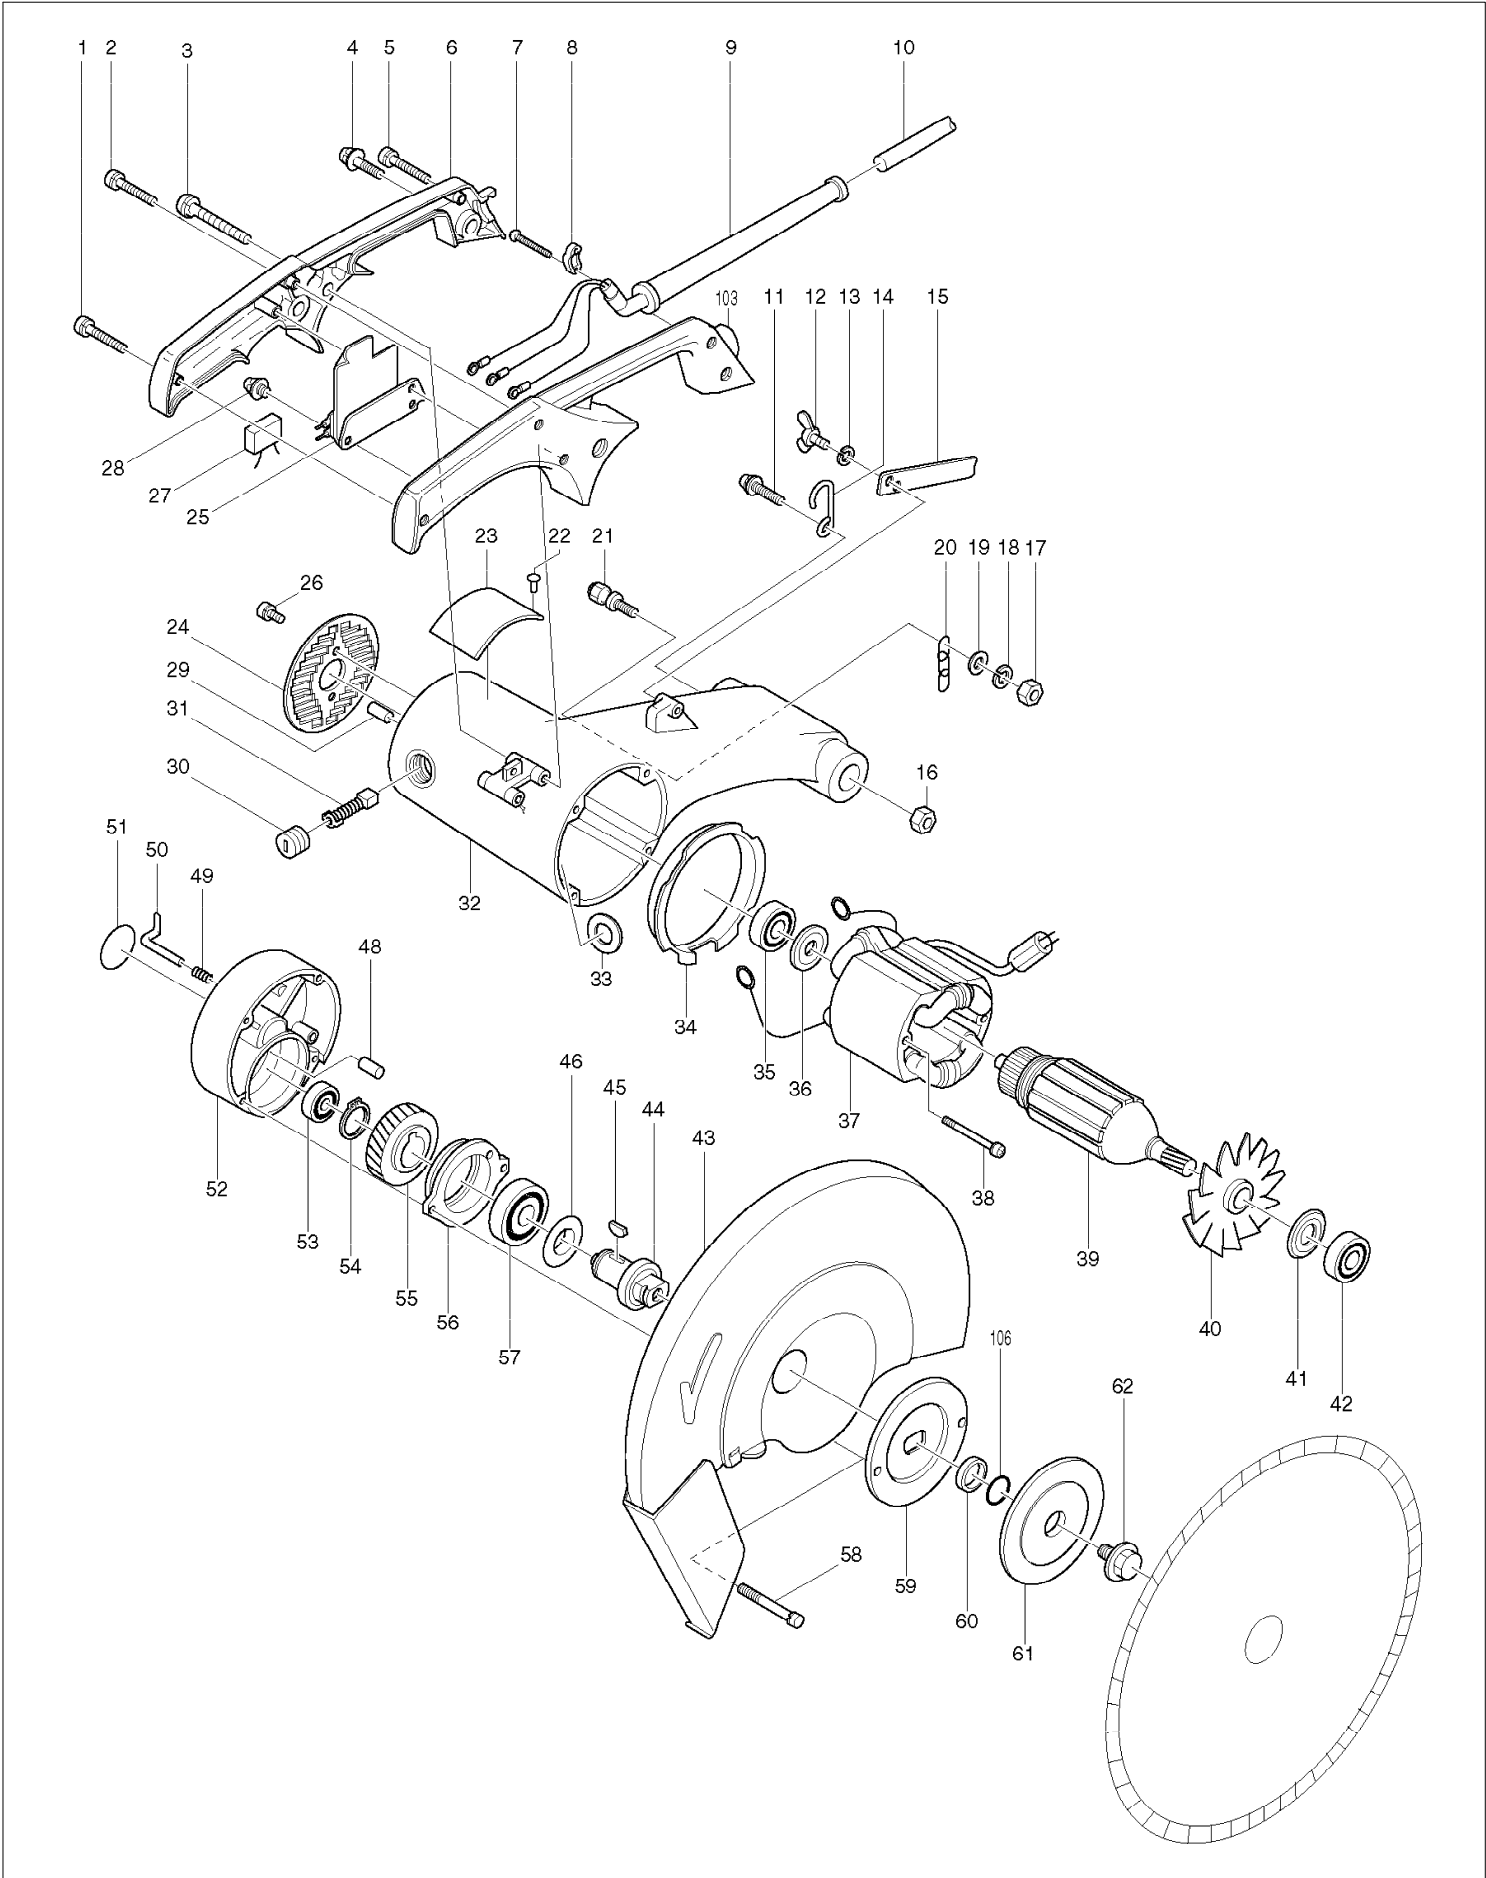

SERVICE DRAWING

MODEL NO. 2414K

SERVICE DRAWING

MODEL NO. 2414K

SPARE PARTS LIST

MODEL NO. 2414K

ITEM	PART NO.	DESCRIPTION	QTY	NOTE
001	911148-2	PAN HEAD SCREW M4X25	1	
002	911148-2	PAN HEAD SCREW M4X25	1	
003	911273-9	PAN HEAD SCREW M5X50	2	
004	911253-5	PAN HEAD SCREW M5X30	1	
005	911148-2	PAN HEAD SCREW M4X25	1	
006	*****	*****	***	*****
007	*****	*****	***	*****
008	*****	*****	***	*****
009	682507-4	CORD GUARD 12-200	1	
010	665231-4	POWER SUPPLY CORD 1.00-3-2.5	1	
011	911334-5	PAN HEAD SCREW M6X20	1	
012	322049-3	HOOK	1	
013	924206-5	WING BOLT M5X10	1	
014	942101-7	SPRING WASHER 5	1	
015	341395-5	STOPPER PLATE	1	
016	931302-2	HEX. NUT M6	1	
017	931302-2	HEX. NUT M6	1	
018	942151-2	SPRING WASHER 6	1	
019	253011-6	FLAT WASHER 6	1	
020	282013-5	CHAIN	1	
021	265380-3	HEX. BOLT M6X18	1	
022	953106-2	RIVET 0-5	4	
023	857005-9	NAME PLATE 2414K	1	
024	284010-7	REAR COVER	1	
025	651018-0	SWITCH HPAHR2-3S	1	
026	911211-1	PAN HEAD SCREW M5X12	2	
027	645182-7	NOICE SUPPRESSOR	1	220/240V
028	911113-1	PAN HEAD SCREW M4X10	2	
029	263002-9	RUBBER PIN 4	1	
030	643650-4	BRUSH HOLDER CAP 6.5-13.5	2	
031	181044-0	CARBON BRUSH CB-153	1	
032	156446-9	MOTOR HOUSING INC. 29	1	220/240V
033	681002-1	INSULATION WASHER	2	
034	343299-7	BAFFLE PLATE	1	
035	211066-7	BALL BEARING 6200LLB	1	
036	213051-6	DUST SEAL 10	1	
037	524878-2	FIELD ASS'Y 220V	1	
038	911938-3	PAN HEAD SCREW M5X85	2	
039	514918-4	ARMATURE ASS'Y 220V INC. 35,36,40-42	1	
040	241515-0	FAN 92	1	
041	213202-1	DUST SEAL 15	1	
042	211206-7	BALL BEARING 6202LLB	1	
043	168128-1	SAFETY COVER	1	
044	325517-5	SPINDLE	1	
045	254032-1	WOODRUFF KEY 5	1	
046	211306-3	BALL BEARING 6204LLB	1	
048	263002-9	RUBBER PIN 4	1	
049	231240-1	COMPRESSION SPRING 7	1	
050	325518-3	STOPPER	1	
051	213460-9	O RING 35	1	
052	157331-9	GEAR HOUSING INC. 48,51	1	
053	211061-7	BALL BEARING 6000LLB	1	
054	961060-6	RETAINING RING S-20	1	
055	221774-2	HELICAL GEAR 41	1	
056	157026-4	BEARING HOUSING	1	
057	253755-8	FLAT WASHER 20	1	
058	911276-3	PAN HEAD SCREW M5X55	4	
059	224141-0	INNER FLANGE 120	1	